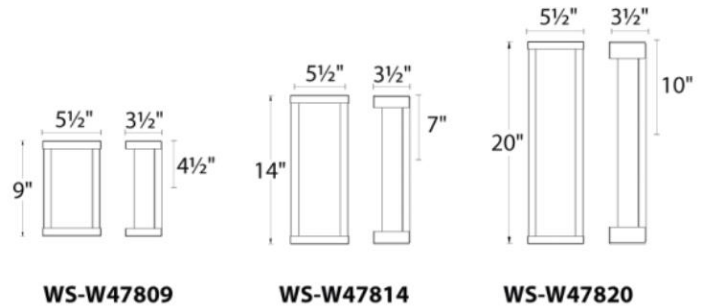

Fixture Type:

Catalog Number:

Project:

Location:

PRODUCT DESCRIPTION

This outdoor sconce adapts to almost any environment with a clean, simple form finished in weather-resistant black or durable stainless steel. Inside, a cutting-edge array of LEDs broadcasts beautiful, energy-efficient light through a extruded acrylic diffuser. Mount it vertically or horizontally.

FEATURES

- Weather-resistant finish
- No transformer or driver needed
- ADA compliant

SPECIFICATIONS

Color Temp: 3000k
CRI: 90
Dimming: 100% - 10% ELV
Rated Life: 81000 hrs
Input: 120V (277V Special Order)
Construction: Aluminum or 316 stainless steel with acrylic diffuser
Finish: Stainless Steel, Black
Standards: ETL & cETL listed, Wet listed, IP65 rated, Title 24

ORDER NUMBER

Model	Wattage	Voltage	LED Lumens	Delivered Lumens	Finish
WS-W47809	9"	13W	1040	411	SS <i>Stainless Steel</i> BK <i>Black</i>
WS-W47814	14"	22W	1644	885	
WS-W47820	20"	34W	2560	1034	

Example: **WS-W47814-SS**

For 277V special order, add an "F" before the finish: **WS-W47814F-BK**