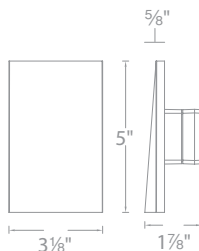

Model: WL-LED210

Step Light

WAC LIGHTING

Responsible Lighting®

Fixture Type:

Catalog Number:

Project: _____

Location: _____

PRODUCT DESCRIPTION

Vertical rectangle Step Light. Designed for safety and style on stairways, patios, decks, balcony areas, walkways and building perimeters.

Features an architectural design. Energy efficient for long-lasting indoor and outdoor lighting solutions. Creates an attractive, romantic impression at night.

FEATURES

- Fluid decorative profile with full cut-off illumination
- Die Cast Aluminum construction with abrasion resistant powder coat finish or plated Brushed Nickel finish
- Magnetized design for easy installation and maintenance
- Title 24 Compliant (120V only)
- 50,000 hour rated life

SPECIFICATIONS

Construction: Die-cast aluminum

Input: 120V or 277VAC 50/60Hz

Power: Direct wiring, no remote driver needed. Input voltage: 120V or 277VAC 50/60Hz

Lumens: Up to 2 lm

Mounting: Fits into a switch box or a 2" x 4" Junction Box with minimum inside dimensions of 3"L x 2"W x 2.5"D

Dimming: 100% - 10% ELV (120V only)

CRI: 90

Standards: IP66, ETL & cETL Listed for wet locations

Voltage	Power	Model	Color Temp	Finishes
120V	3.5W	WL-LED210-C	3000K	BK Black on Aluminum BN* Brushed Nickel BZ Bronze on Aluminum WT White on Aluminum
		WL-LED210-AM	Amber	
277V	3W	WL-LED210F-C	3000K	
		WL-LED210F-AM	Amber	

*Brushed Nickel Finish is for interior use only