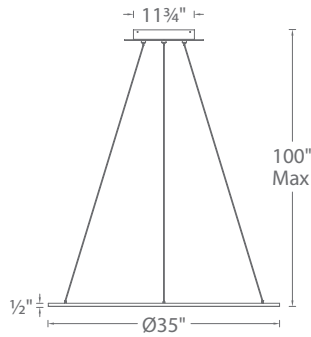

PD-31735

Fixture Type:

Catalog Number:

Project: _____

Location: _____

PRODUCT DESCRIPTION

A spectacular halo of direct and indirect light from an incredibly ultra thin 1/2" edge-lit form factor. Three sleek low-profile suspension cables provide power without the need for an additional power cord suspended from the canopy, lending to a simple and minimalistic design for any modern or contemporary home or business. Illusion is adjustable to lengths of 100" through a push-pin locking mechanism at the canopy.

FEATURES

- Edge-lit magic
- Ultra thin 1/2" thick edge-lit disc
- Edge-lit panel illuminates up & down
- Driver located inside canopy
- Universal driver (120V-220V-277V)
- Color Temp: 3000K
- CRI: 90
- Dimming: 100% - 10% ELV;
  100% - 5% 0-10V
- Rated Life: 44,000 hours
- Input: 120 - 277V

SPECIFICATIONS

Construction: Aluminum and White Acrylic Diffuser

Light Source: High output LED.

Finish: Titanium (TT)

Standards: ETL & cETL damp location listed. Title 24 JA8-2016 Compliant.

ORDER NUMBER

	Watt	Delivered Lumens	Finish
PD-31727	27"	54W 3930	TT Titanium
PD-31735	35"	85W 4366	

Example: PD-31735-TT

waclighting.com
Phone (800) 526.2588
Fax (800) 526.2585

Headquarters/Eastern Distribution Center
44 Harbor Park Drive
Port Washington, NY 11050

Central Distribution Center
1600 Distribution Ct
Lithia Springs, GA 30122

Western Distribution Center
1750 Archibald Avenue
Ontario, CA 91760