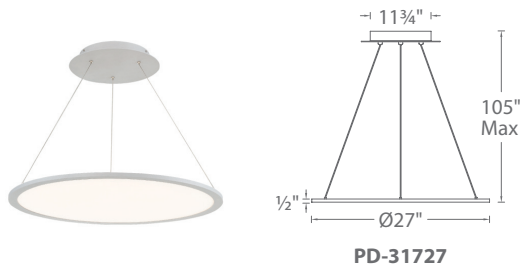

**ILLUSION** – model: PD-317  
dweLED™ LED Pendant

**WAC LIGHTING**  
Responsible Lighting®

PD-31727

PD-31735

Fixture Type:

Catalog Number:

Project: \_\_\_\_\_

Location: \_\_\_\_\_

**PRODUCT DESCRIPTION**

A spectacular halo of direct and indirect light from an incredibly ultra thin 1/2" edge-lit form factor. Three sleek low-profile suspension cables provide power without the need for an additional power cord suspended from the canopy, lending to a simple and minimalistic design for any modern or contemporary home or business. Illusion is adjustable to lengths of 100" through a push-pin locking mechanism at the canopy.

**FEATURES**

- Edge-lit magic
- Ultra thin 1/2" thick edge-lit disc
- Edge-lit panel illuminates up & down
- Driver located inside canopy
- Universal driver (120V-220V-277V)
- Color Temp: 3000K
- CRI: 90
- Dimming: 100% - 10% ELV;  
100% - 5% 0-10V
- Rated Life: 44,000 hours
- Input: 120 - 277V

**SPECIFICATIONS**

**Construction:** Aluminum and White Acrylic Diffuser

**Light Source:** High output LED.

**Finish:** Titanium (TT)

**Standards:** ETL & cETL damp location listed. Title 24 JA8-2016 Compliant.