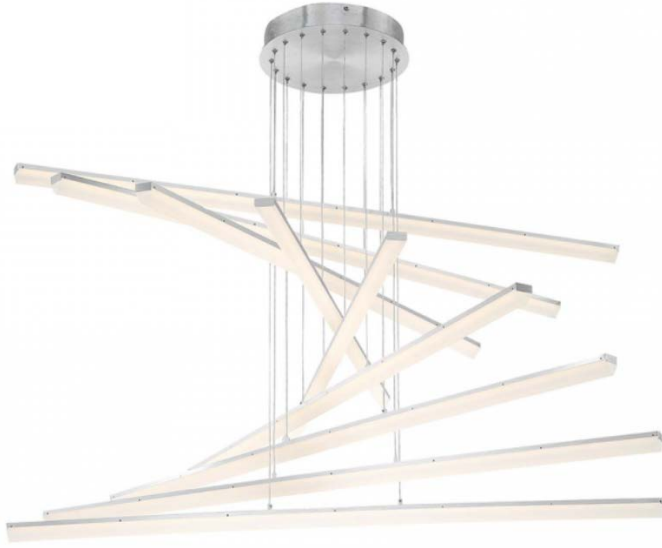

Stack Chandelier

PD-29803 / PD-29806 / PD-29809

dweLED
by WAC Lighting

Fixture Type:

Catalog Number:

Project:

Location:

PRODUCT DESCRIPTION

A chandelier that is designed to your tastes—simply adjust the hanging height and slope of any stem exactly how you want to express your artistry. Thin powered suspension wires ensure a clean look no matter how you hang it.

FEATURES

- Thin color matched powered aircraft cables and hardware
- Height and slope of each strip can be individually adjusted for personalization
- Can be mounted on a sloped ceiling
- Universal voltage driver (120V-220V-277V) concealed within canopy
- Title 24

SPECIFICATIONS

Color Temp: 3000k

CRI: 90

Dimming: 100% - 10% ELV; 100%-5% 0-10V

Rated Life: 50,000 hrs*

Input: 120-277V

Construction: Aluminum hardware and extruded acrylic diffuser

Finish: Brushed Black, Brushed Aluminum