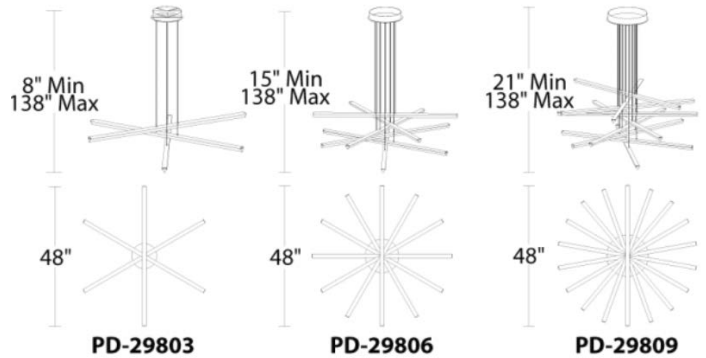

Stack Chandelier

PD-29803 / PD-29806 / PD-29809

dweLED
by WAC Lighting

Fixture Type:

Catalog Number:

Project:

Location:

PRODUCT DESCRIPTION

FEATURES

- Thin color matched powered aircraft cables and hardware
- Height and slope of each strip can be individually adjusted for personalization
- Can be mounted on a sloped ceiling
- Universal voltage driver (120V-220V-277V) concealed within canopy
- Title 24

SPECIFICATIONS

Color Temp: 3000k

CRI: 90

Dimming: 100% - 10% ELV; 100%-5% 0-10V

Rated Life: 50,000 hrs*

Input: 120-277V

Construction: Aluminum hardware and extruded acrylic diffuser

Finish: Brushed Black, Brushed Aluminum

Standards: ETL & cETL listed, Damp

ORDER NUMBER

Model	Wattage	Voltage	LED Lumens	Delivered Lumens	Finish
PD-29803	3	42	4938	3950	AL <i>Brushed Aluminum</i> BK <i>Brushed Black</i>
PD-29806	6	84	9876	7900	
PD-29809	9	126	14814	11850	