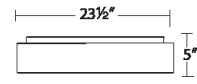

FM-33723

ORDER NUMBER

Model	Size	Watt	LED Lumens	Delivered Lumens	Finish
FM-33718	18"	25W	1675	721	AL <i>Brushed Aluminum</i>
FM-33723	23"	34W	2166	728	

Example: FM-33718-AL

waclighting.com
Phone (800) 526.2588
Fax (800) 526.2585

Headquarters/Eastern Distribution Center
44 Harbor Park Drive
Port Washington, NY 11050

Central Distribution Center
1600 Distribution Ct
Lithia Springs, GA 30122

Western Distribution Center
1750 Archibald Avenue
Ontario, CA 91760