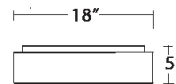

SPECIFICATIONS

Construction: Aluminum body with acrylic diffuser

Input: 120V - 277V

Dimming: 100% - 10% ELV / 0-10V

Light Source: High output LED

Finish: Brushed Aluminum (AL)

Standards: ETL/cETL, Damp location listed, JA8-2016 Title 24

Compliant

FM-33718