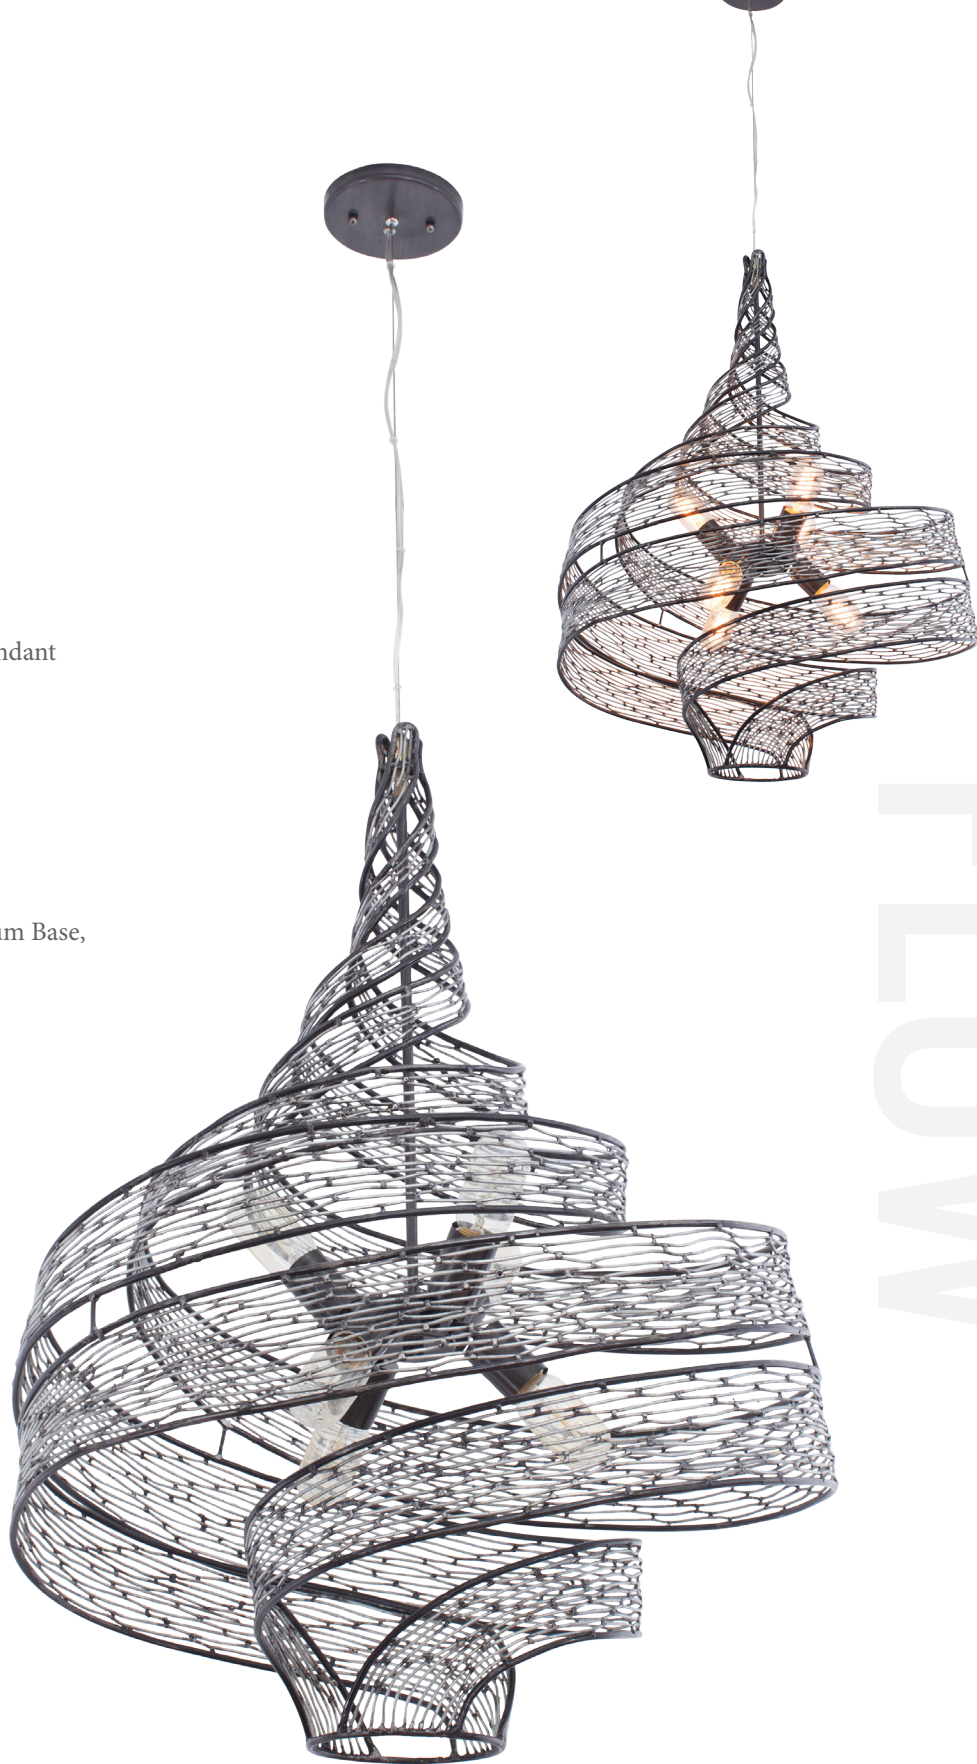

varaluz

phone 702-792-6900
fax 866-258-0862

email info@varaluz.com
web varaluz.com

240P06SL FLOW

SELLING POINTS : Hand-forged recycled steel. Hand-applied two-tone Hammered Ore or Steel finishes.

CLASSIFICATION : Rhythmic and organic in her movement, Flow presents a design that captivates. Hand-forged, her intricate shapes intrigue the eye. Her two-tone finishes lend warmth and a touch of sheen. A plot to enthrall, Flow is a true leading lady

varaLuz

PENDANT 6 LIGHT

Collection	Flow
Product ID	240P06SL
Simple description	Flow 6-Light Pendant
Finish	Steel
Product Diameter	26 in./66 cm
Product Height	31.5 in./80 cm
Product Weight	14 lb./6.4 kg
Canopy Diameter	5 in./12.7 cm
Canopy Thickness	0.5 in./1.3 cm
Lamping	6 x 100W Medium Base, Not Included
Cable/Chain/Stem	Cable
Chain/Cable Length	10 ft./3 m cable
Listing	UL-C
Rating	Dry - Interior
Voltage	110/220V

FLOW