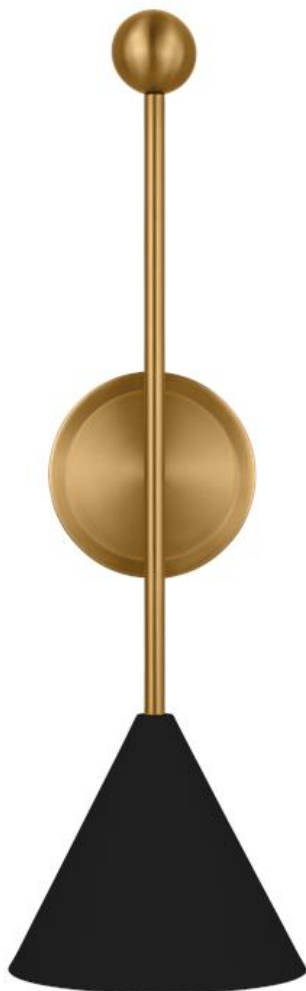

AEW1051MBKBBS: Large Sconce

Dimensions:

Width:	6 7/8"	Extends:	7 7/8"
Height:	22"	Wire:	8" (color/Black/White)
Weight:	1.98 lbs.	Mounting Proc.:	Set Screw(s)
		Connection:	Mounted To Box

Bulbs:

1 - Candelabra Torpedo 60w Max. 120v - Not included

Features:

- Easily converts to LED with optional replacement lamps
- Fixture may be mounted in the up or down position
- Meets Title 24 energy efficiency standards
- Title 24 compliant if used with Joint Appendix (JA8) approved light bulbs listed in the California Energy Commission Appliance database.

Material List:

1 Body - Steel - Burnished Brass

Safety Listing:

Safety Listed for Damp Locations

Instruction Sheets:

Trilingual (English, Spanish, and French) (COSMO_WALL)

Collection: Cosmo

UPC #: 014817626025

Finish: Midnight Black and Burnished Brass (MBKBBS)

Shade / Glass / Diffuser Details:

Part	Material	Finish	Quantity	Item Number	Length	Width	Height	Diameter	Fitter Diameter	Shade Top Length	Shade Top Width	Shade Top Diameter
Shade	Steel	Midnight Black	1				5 7/8	6 7/8				