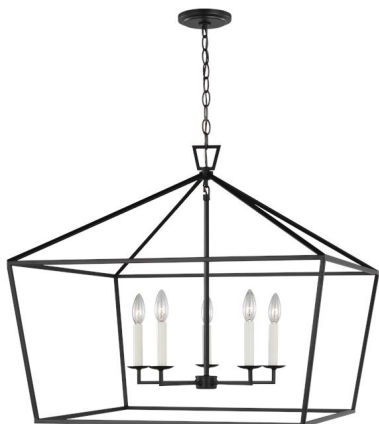

GENERATION LIGHTING

5692605EN-112: Five Light Wide Lantern

Collection: Dianna

Open, airy iron frame three-dimensional lantern

Light bulbs included with fixture

Available in three finish options: Brushed Nickel, Midnight Black and Satin Brass

Assortment includes: 3-light mini lantern, 4-light small lantern, 5-light wide lantern and 5-light wide linear chandelier

Damp Rated

UPC #:785652088414

Finish: Midnight Black (112)

Dimensions:

Length:	28"	Overall Height:	98 3/4"
Width:	28"	Wire:	120" (color/Black)
Height:	25"	Chain:	72"
Weight:	8.8 lbs.	Mounting Proc.:	Screw Collar - Chain
		Connection:	Mounted To Box

Bulbs:

5 - LED Candelabra Torpedo 3.5w Max. 120v - included

Features:

- LED Bulbs are an efficient, versatile and durable light source that deliver exceptional performance.
- Meets Title 24 energy efficiency standards
- Title 24 compliant when used with included Joint Appendix (JA8) approved lamp.
- Supplied with wire pre-laced through chain

Material List:

1 Body - Steel - Midnight Black
1 Chain - Steel - Midnight Black

Safety Listing:

Safety Listed for Damp Locations

Backplate / Canopy Details:

Type	Height / Length	Width	Depth	Diameter	Outlet Box Up	Outlet Box Down
Canopy	3/4			5		