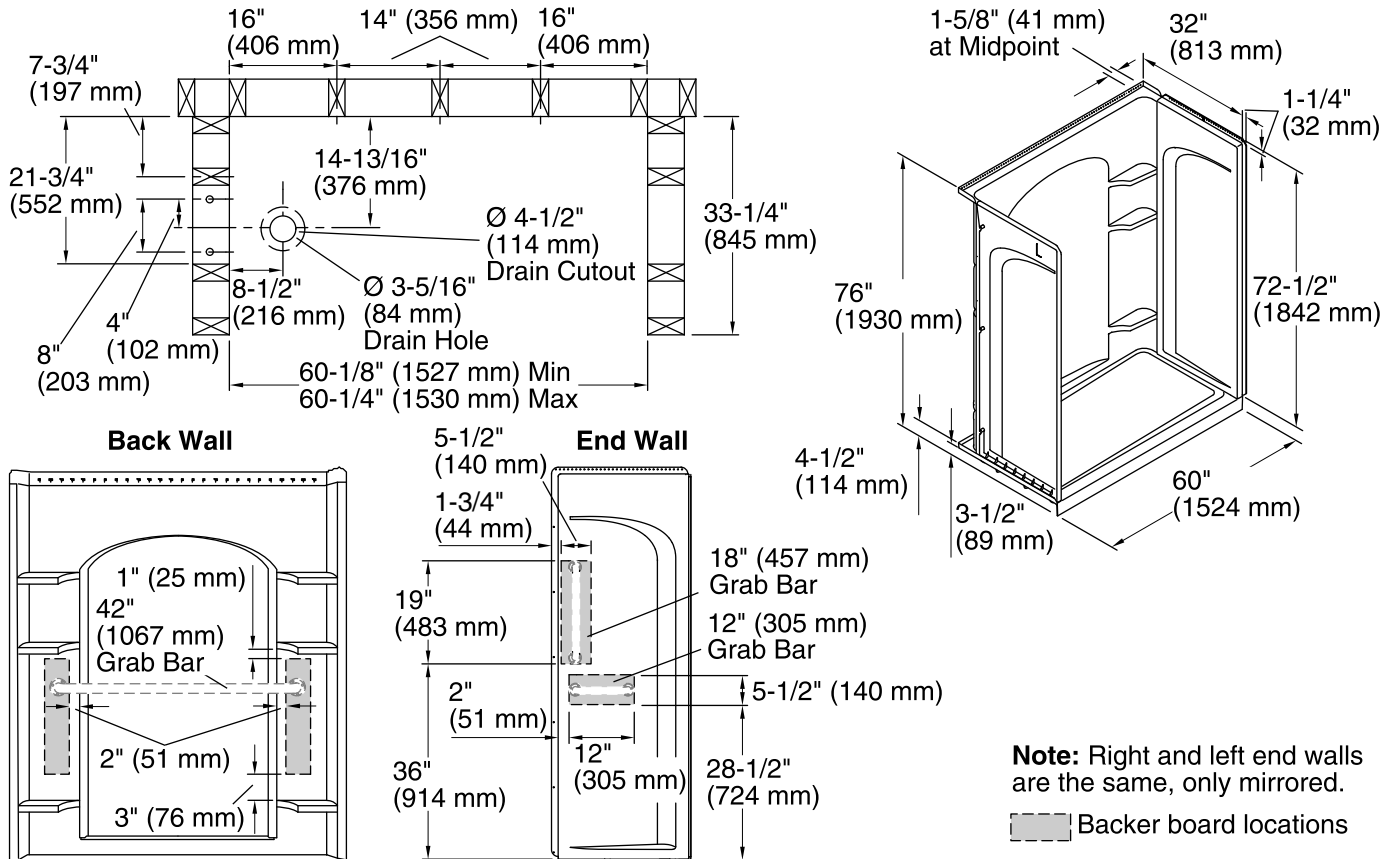

For the most current Specification Sheet, go to www.sterlingplumbing.com.

4-26-2019 00:42 - US

STERLING

A KOHLER COMPANY

Ensemble™

60" x 32" ED Shower w/ Backer Boards

72180116

Technical Information

All product dimensions are nominal.

Installation:	Three-wall alcove
Drain location:	Left
Drain hole diameter:	3-5/16" (84 mm)
Weight:	125.4 lbs (56.9 kg)
Minimum flat for door:	3" (76 mm)
Threshold height:	3-1/2" (89 mm)
Maximum door height:	70-1/2" (1791 mm)
Maximum door width:	56-5/8" (1438 mm)