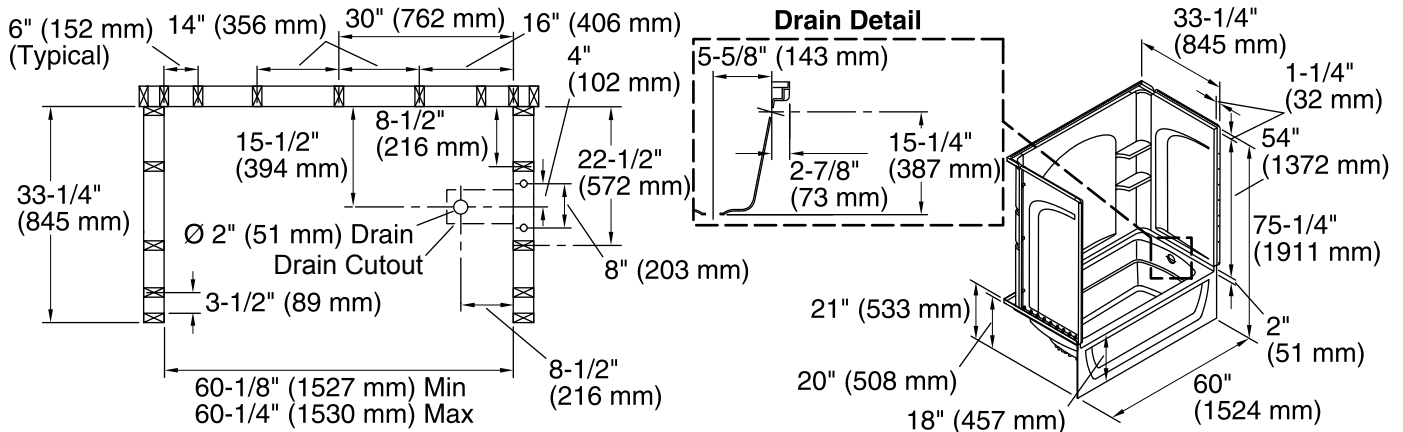

Included Components

Product consists of:

- 71224106 60" x 32" Curve Wall Set w/Backer Boards
- 71121120 60" x 32" bath - right-hand drain

Codes/Standards

- CSA B45.5/IAPMO Z124
- ASTM E162
- ASTM E662
- Greenguard UL 2818 - Gold
- HUD, UM Bulletin 73

Color	Code	Description
	0	White
	96	KOHLER Biscuit

Note: Right and left end walls are the same, only mirrored.

■ Backer board locations

Technical Information

All product dimensions are nominal.

Installation: Three-wall alcove

Drain location: Right

Basin area, bottom: 42" x 20" (1067 mm x 508 mm)

Basin area, top: 54" x 26" (1372 mm x 660 mm)

Water depth: 13-3/4" (349 mm)

Water capacity: 55 gal (208.2 L)

Minimum flat for door: 3" (76 mm)

Maximum door height: 55-1/2" (1410 mm)

Maximum door width: 57-11/16" (1465 mm)

Notes

Install this product according to the installation instructions.

Studs should be positioned as shown.

Double studding is recommended for pivot shower door installations.