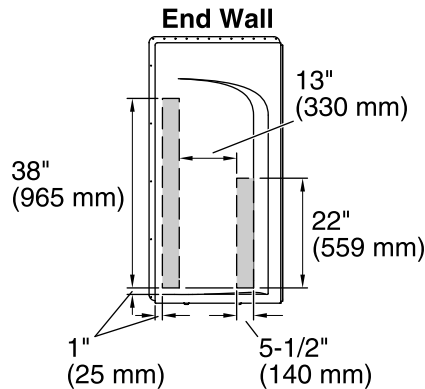

Note: Right and left end walls are the same, only mirrored.

■ Backer board locations

Technical Information

All product dimensions are nominal.

Installation: Three-wall alcove

Drain location: Right

Basin area, bottom: 42" x 20" (1067 mm x 508 mm)

Basin area, top: 54" x 26" (1372 mm x 660 mm)

Water depth: 13-3/4" (349 mm)

Water capacity: 55 gal (208.2 L)

Minimum flat for door: 3" (76 mm)

Maximum door height: 55-1/2" (1410 mm)

Maximum door width: 57-11/16" (1465 mm)

Notes

Install this product according to the installation instructions.

Studs should be positioned as shown.

Double studding is recommended for pivot shower door installations.

Attach grab bars at the specified backerboard locations only.