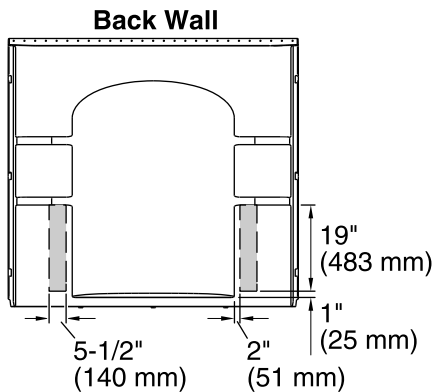

Note: Right and left end walls are the same, only mirrored.

■ Backer board locations

Technical Information

All product dimensions are nominal.

Installation: Three-wall alcove

Drain location: Right

Basin area, bottom: 42" x 20" (1067 mm x 508 mm)

Basin area, top: 54" x 26" (1372 mm x 660 mm)

Water depth: 13-3/4" (349 mm)

Water capacity: 55 gal (208.2 L)

Minimum flat for door: 3" (76 mm)

Maximum door height: 55-1/2" (1410 mm)

Maximum door width: 57-11/16" (1465 mm)

Notes

Install this product according to the installation instructions.

Studs should be positioned as shown.

Double studding is recommended for pivot shower door installations.

Attach grab bars at the specified backerboard locations only.