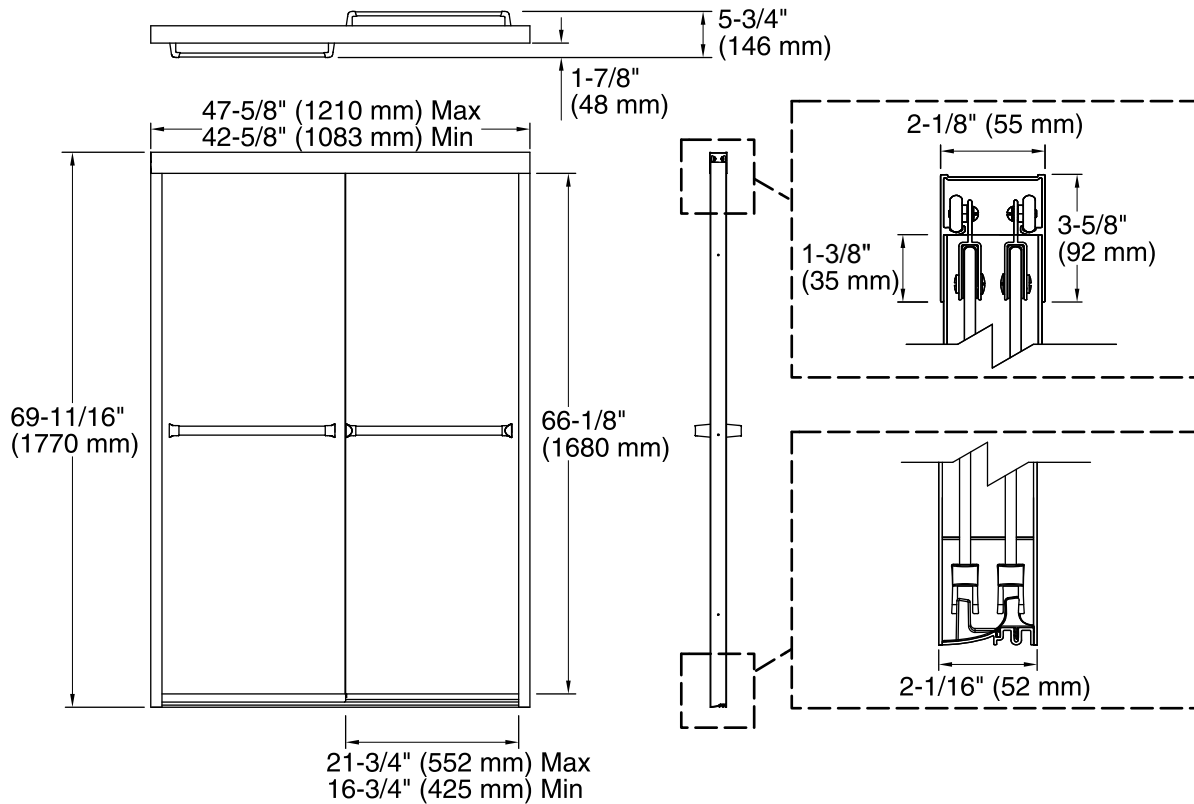

**Installation**

- Not for use in hospitality.
- For residential use only.

**Included Components**

Additional Components:  
Hardware kit

**Codes/Standards**

ANSI Z97.1  
CPSC 16CFR 1201

**STERLING® Warranty - Bath and Shower Doors**

### Technical Information

All product dimensions are nominal.

Installation type:	For shower base installation, For shower base installation
Opening style:	Sliding/Bypass
Opening Width - Min:	42-5/8" (1083 mm)
Opening Width - Max:	47-5/8" (1210 mm)
Walk-through - Min:	16-3/4" (425 mm)
Walk-through - Max:	21-3/4" (552 mm)
Glass thickness:	1/4" (6 mm)
Glass coating:	CleanCoat®