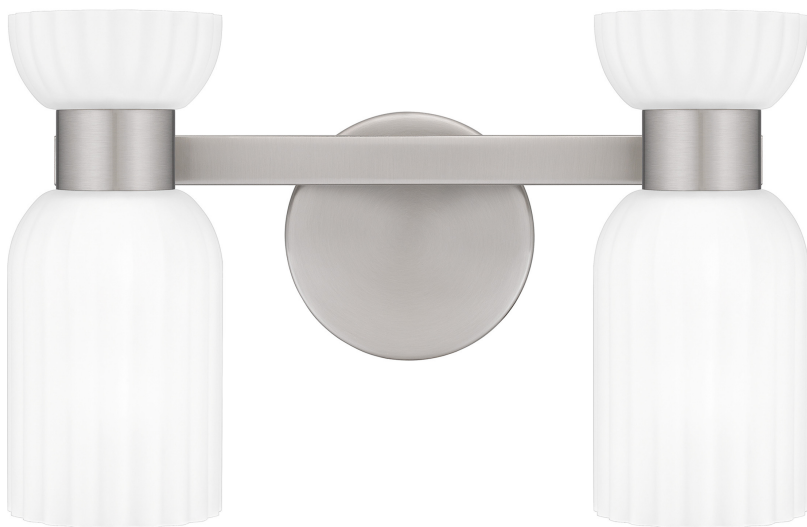

REB8615BN

Rembrandt Bath Light
Brushed Nickel

QUOIZEL
LIGHTING

DIMENSIONS

Dimensions: 15.00" W x 9.25" H x 6.00" D

Backplate Dimensions: 5.00"H x 5.00"W

HCWO: 5"

Weight: 4.06 lbs

DETAILS

Material: STEEL

Glass/Shade Description: Etched Ribbed
Glass - Glass

Shade 2 Description: small etched ribbed
glass - Glass

LAMPING

Light Source: Incandescent

Bulb Included: No

Bulb Type: Medium Base

Bulb Quantity: 2

Watts per Bulb: 100

ELECTRICAL

Dimmable: Yes

Voltage: 120v

Wire Length: 0.5'

INSTALLATION

Location Rating: Damp