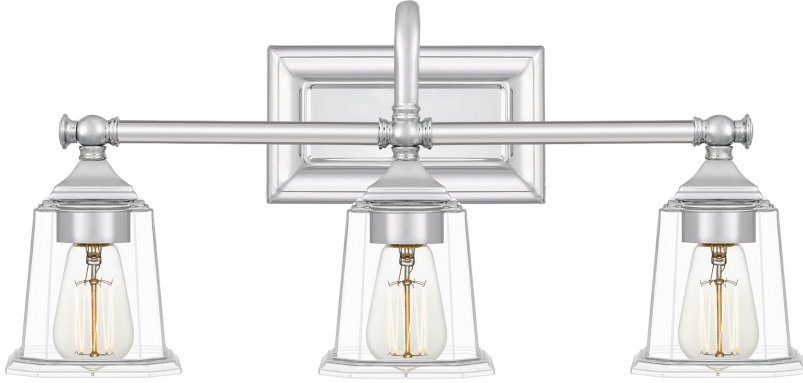

NLC8603C

Nicholas Bath Light
Polished Chrome

QUOIZEL
LIGHTING

DETAILS

Material: Steel

Glass/Shade Description: Clear Glass

LAMPING

Light Source: Incandescent

Bulb Included: No

Bulb Type: Medium Base

Bulb Quantity: 3

Watts per Bulb: 100

ELECTRICAL

Dimmable: Yes

Voltage: 120v

Wire Length: 0.5'

INSTALLATION

Location Rating: Damp

Install Position: Up/Down

DIMENSIONS

Dimensions: 22.00" W x 10.00" H x 7.00" D

Backplate Dimensions: 4.50"H x 8.00"W

HCWO: 6.5"

Weight: 5.70 lbs