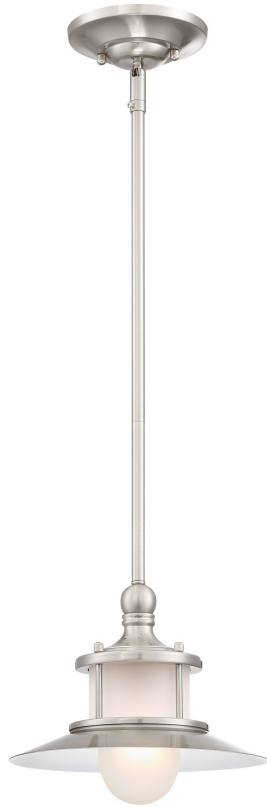

## NA1510BN

New England Mini Pendant  
Brushed Nickel

### DETAILS

Material: Steel

Glass/Shade Description: Acid Etched Glass

### ELECTRICAL

Dimmable: Yes

Voltage: 120v

Wire Length: 8'

### DIMENSIONS

Dimensions: 9.5" W x 8" H x 9.5" D

Overall Height: 47.5"

Canopy Dimensions: 5.25" Dia.

Chain/Downrod Length: 2 (0.5"D x 6") and 2 (0.5"D x 12")  
Down Rods

Weight: 3.16 lbs

Dimensional Weight: 8.00 lbs.