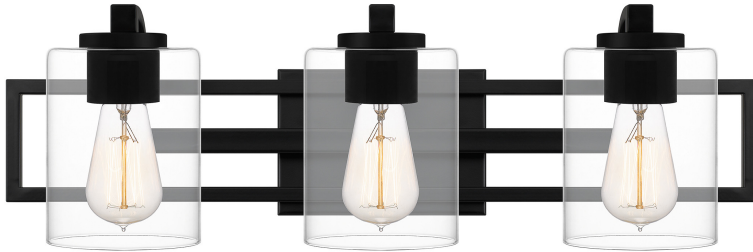

LANS8624MBK

Lansdowne Bath Light
Matte Black

QUOIZEL
LIGHTING

DETAILS

Material: Steel

Glass/Shade Description: Clear Glass

LAMPING

Light Source: Incandescent

Bulb Included: No

Bulb Type: Medium Base

Bulb Quantity: 1

Watts per Bulb: 100

ELECTRICAL

Dimmable: No

Voltage: 120v

Wire Length: 0.5'

INSTALLATION

ADA: No

Location Rating: Damp

Install Position: Up/Down

Sloped Ceiling Compatible: No

DIMENSIONS

Dimensions: 24 W x 7.25 H x 7 D

Backplate Dimensions: 4.75" H x 6.75" W