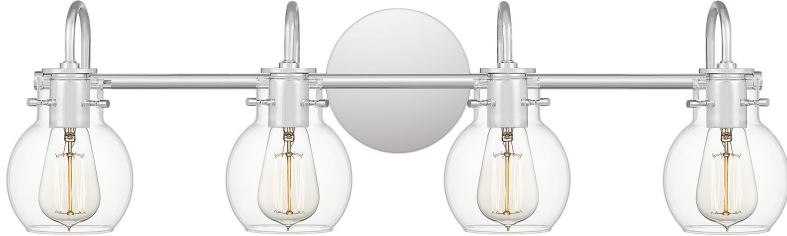

## ANW8604C

Andrews Bath Light  
Polished Chrome

QUOIZEL  
LIGHTING

### DETAILS

Material: Steel

Glass/Shade Description: Clear Glass

### LAMPING

Light Source: Incandescent

Bulb Included: Yes

Bulb Type: Medium Base

Bulb Quantity: 4

Watts per Bulb: 60

### ELECTRICAL

Dimmable: Yes

Voltage: 120v

Wire Length: 0.5'