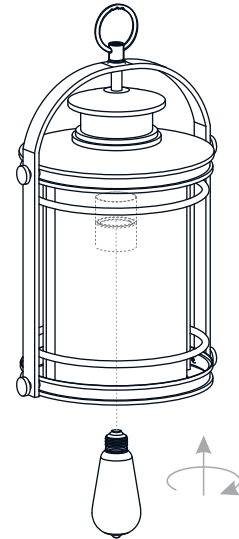

## 6 Wiring

## 7 Install Ceiling Canopy

\* Ceiling Canopy shape is varies depends on item purchased.

## 8 Install Bulb

Install one correct bulb referring to fixture markings and/or labels for maximum wattage.

**Recommended Bulb Type (not included):**

  
BULB BASE TYPE  
Medium (E26)

  
150W  
MAX  
BULB TYPE  
TYPE A