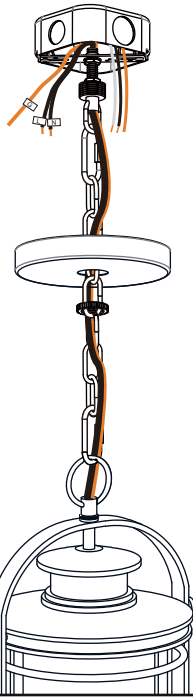

## 3 Install Crossbar Assembly

## 4 Install Fixture Chain

**OPTIONAL:** Adjust Chain as desired, using pliers and soft cloth (neither included).

Suggested chain length for Ceiling height:  
8 feet ceiling: use 4 links of chain and 2 quick links  
9 feet ceiling: use 14 links of chain and 2 quick links  
10 feet ceiling: use 24 links of chain and 2 quick links.

## 5 Pull Supply Wires

Pull the supply wires with ground wire through the chain alternate links.