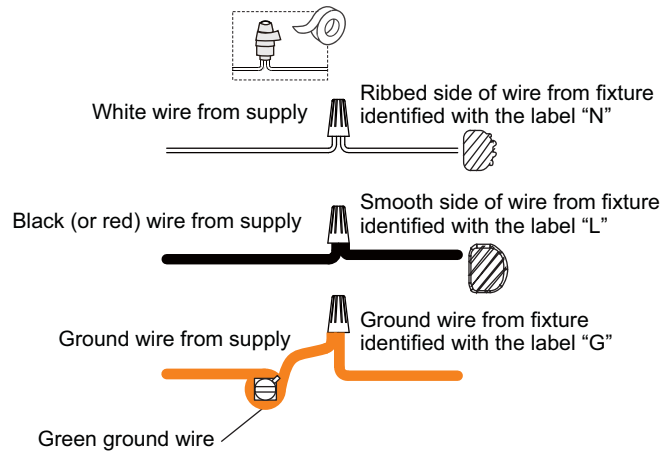

INSTALLATION

5 Pull Supply Wires

Pull the supply wires with ground wire through the chain alternate links.

6 Wiring

7 Install Ceiling Canopy

* Ceiling Canopy shape is varies depends on item purchased.

8 Install Bulb

Install one correct bulb referring to fixture markings and/or labels for maximum wattage.

Recommended Bulb Type (not included):

BULB BASE TYPE
Medium (E26)

150W
MAX
BULB TYPE
TYPE A

Your installation is now complete! Restore electricity and save this sheet for future reference.