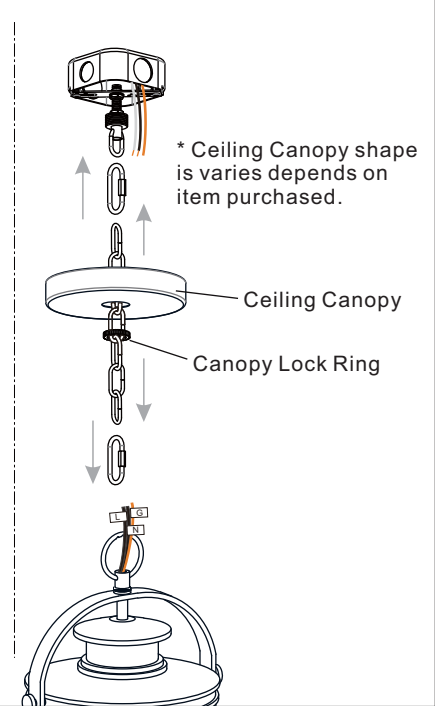

## 1 Install Fixture Loop

## 2 Install Shade

## 3 Install Crossbar Assembly

## 4 Install Fixture Chain

**OPTIONAL:** Adjust Chain as desired, using pliers and soft cloth (neither included).

Suggested chain length for Ceiling height:  
8 feet ceiling: use 4 links of chain and 2 quick links  
9 feet ceiling: use 14 links of chain and 2 quick links  
10 feet ceiling: use 24 links of chain and 2 quick links.