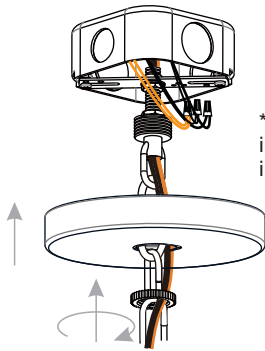

7 Install Ceiling Canopy

* Ceiling Canopy shape is varies depends on item purchased.

8 Install Bulb

Install one correct bulb referring to fixture markings and/or labels for maximum wattage.

Recommended Bulb Type (not included):

BULB BASE TYPE
Medium (E26)

150W
MAX
BULB TYPE
TYPE A