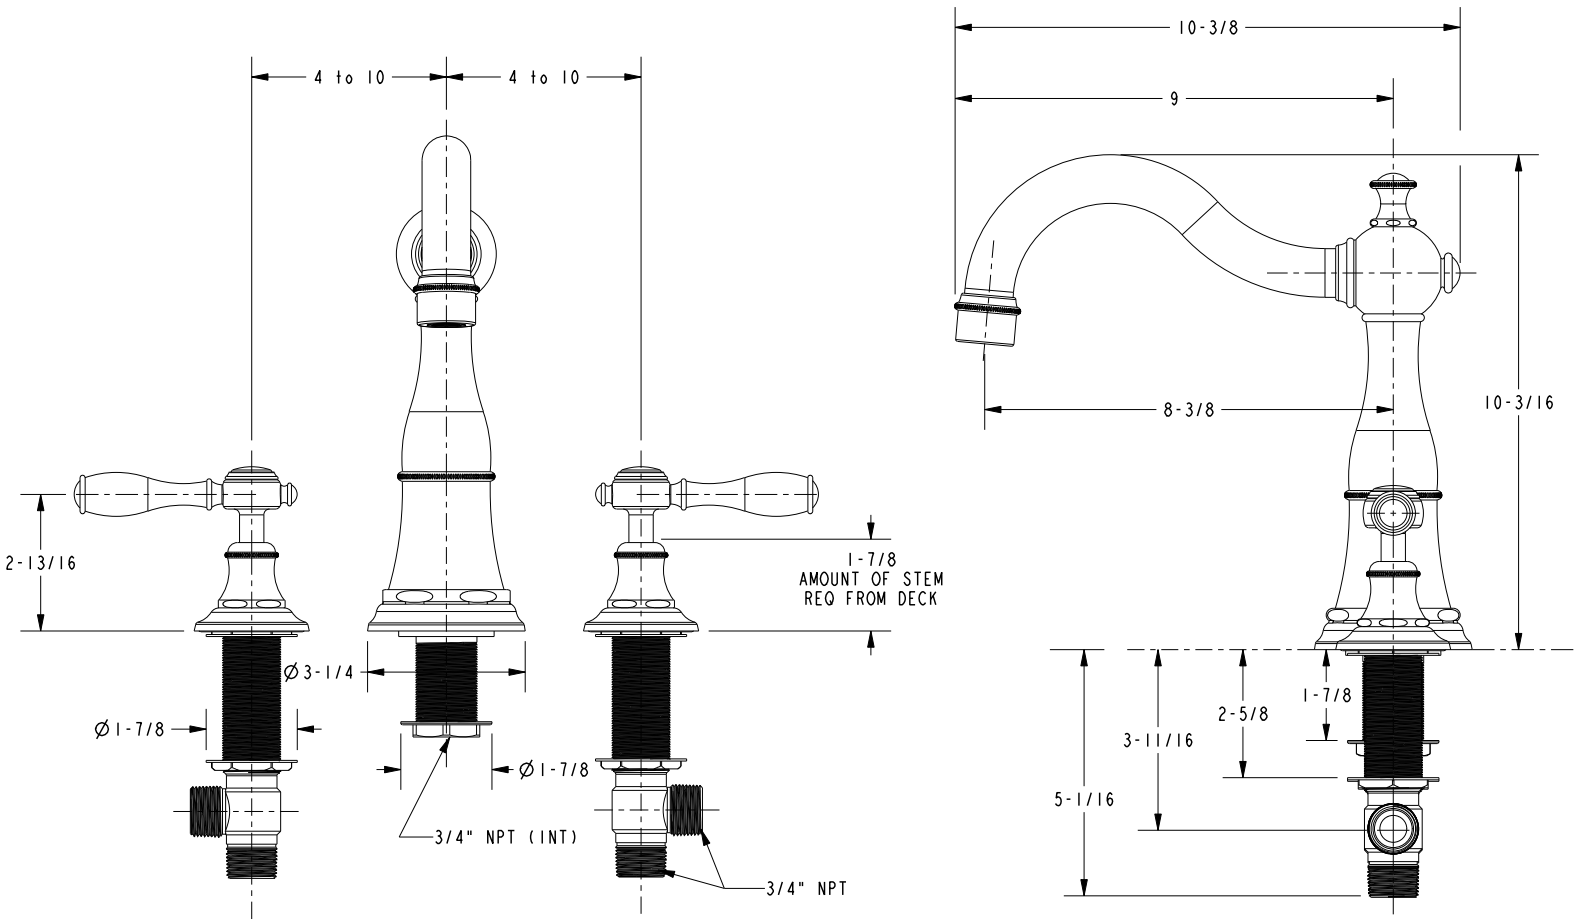

VICTORIA

Roman Tub Deck Trim

3-1776

Features

- Solid brass construction
- ADA compliant traditional lever handles
- 6-5/16" (16.0 cm) spout height at outlet
- 8-3/8" (21.3 cm) spout reach (c-c)
- Intended for use with Newport Brass rough valve kit (Required Accessory) which incorporates the following:
 - Brass valve bodies and quick-connect spout fitting
 - Quarter-turn washerless ceramic disc 3/4" valve cartridges

Required Accessory:

Trim, above, and Rough Valve Kit, below, must both be specified.

| Application | Roman Tub | | |
|-------------------|--------------------------------|------------|-----------------------------|
| Description | Hot Valve | Cold Valve | Spout Quick-Connect Fitting |
| Inlet/Outlet Size | 3/4" | 3/4" | 3/4" |
| Part Number | <input type="checkbox"/> 1-586 | | |
| Image | | | |

Product Specification: Add "Color / Finish" suffix to Model number, below.

The Roman Tub Deck Trim shall be made of solid brass construction. Roman Tub Deck Trim shall incorporate ADA compliant traditional lever handles. Product shall incorporate a 6-5/16" (16.0 cm) spout height at outlet and a 8-3/8" (21.3 cm) spout reach (c-c). Rough valve kit shall incorporate brass valve bodies with quarter-turn washerless ceramic disc 3/4" valve cartridges and a quick-connect spout fitting. Roman Tub Deck Trim shall be Newport Brass Model 3-1776/____ and Newport Brass rough valve kit shall be 1-586.

3-1776

PRODUCT DIMENSIONS *(Units are in inches)*

Victoria Roman Tub Deck Trim 3-1776