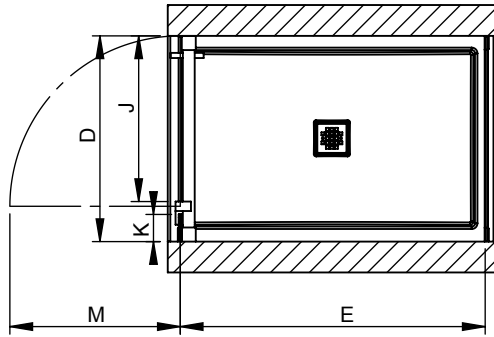

All dimensions are approximate. Structure measurements must be verified against the unit to ensure proper fit.

ModuIR PIVOT SHOWER DOOR: TUNNEL 32/34" WITH WINDOW (506)

All complementary installation can be also build from the same listed product

PIVOT ON LEFT

506PP OPTIONAL

PIVOT ON RIGHT

506PP AS SHOWN

PRODUCT	BASE SIZE	G	D	E	J	M
		HEIGHT (top of glass)	WIDTH (min-max)	DEPTH (min-max)	DOOR ACCESS (maximum)	ENCUMBRANCE
137932	48X32	78"	29-7/8" - 32"	46-1/4" - 47-1/2"	23"	24-3/8"
137934	48X34		31-7/8" - 34"			
137932	60X32		29-7/8" - 32"	58-1/4" - 59-1/2"		