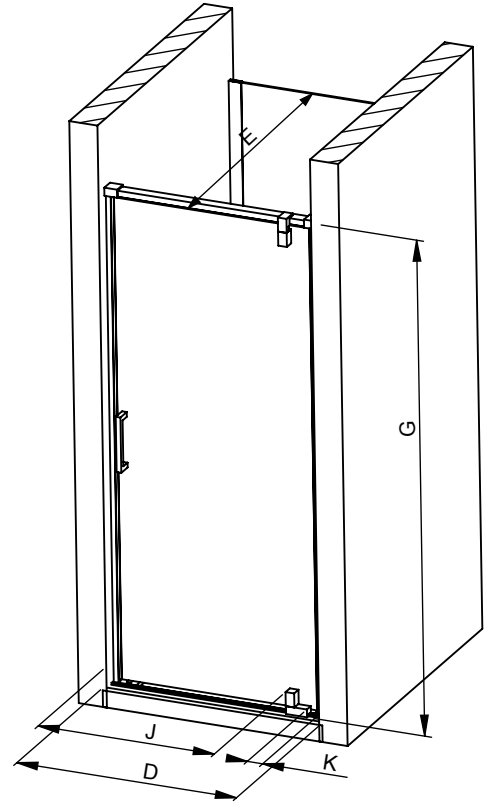

All dimensions are approximate. Structure measurements must be verified against the unit to ensure proper fit.

ModuIR PIVOT SHOWER DOOR: TUNNEL 32/34" WITH WINDOW (506)

All complementary installation can be also build from the same listed product

PIVOT ON LEFT

506PP OPTIONAL

PIVOT ON RIGHT

506PP AS SHOWN

PRODUCT	BASE SIZE	G	D	E	J	M
		HEIGHT (top of glass)	WIDTH (min-max)	DEPTH (min-max)	DOOR ACCESS (maximum)	ENCUMBRANCE
137932	48X32	78"	29-7/8" - 32"	46-1/4" - 47-1/2"	23"	24-3/8"
137934	48X34		31-7/8" - 34"			
137932	60X32		29-7/8" - 32"	58-1/4" - 59-1/2"		