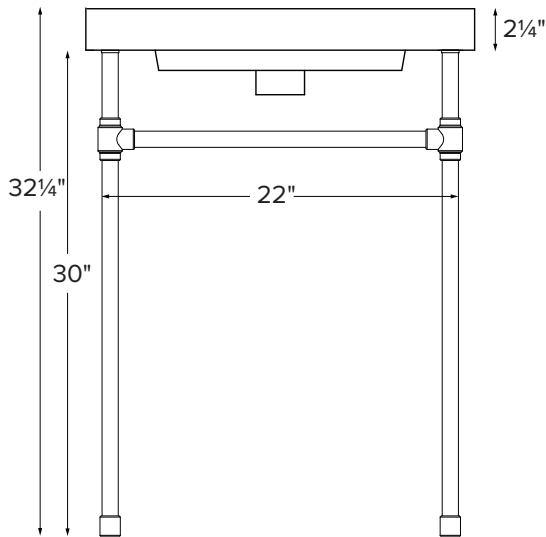

24" Modern Vanity

Model # CP802-24

24" x 18" x 32.25"

Due to the nature of this product, it is not offered in custom sizes. Measurements are $\pm 1/2$ " and are subject to change without notice. Data herein supersedes all previous prior to publication date indicated below.

CONSTRUCTION AND STANDARD FEATURES

- 24" Modern Top includes the Petra 2 bowl (4 3/4" depth).
- Single-bowl design; 1.5" drain opening.
- The top is one-piece construction using SculptureStone® material, which is solid through and through.
- This material is non-porous, stain, mold and mildew-resistant, making cleaning and maintenance easy.
- Same material and color all the way through, with minor variations due to use of natural minerals.
- Palmer legs systems are fabricated from solid brass tubing and components.
- All leg fittings are precision machined, not cast, from solid rod.
- Metal finishes are architectural grade, polished and plated to perfection.
- Five-Year Limited Residential Warranty for MTI tops and Palmer console leg system.

Size and Style	Details	Top Finish	Part #	List Price
24" Modern without shelf	<p><u>Top:</u> Petra 2 bowl</p> <p><u>Legs:</u> Palmer Studio 1.0 Legs standard in chrome finish</p>	Matte White	CP802-24MT	\$4,855
		Gloss White	CP802-24GL	\$5,280
24" Modern with shelf	<p><u>Top:</u> Petra 2 bowl</p> <p><u>Legs:</u> Palmer Studio 1.0 Legs standard in chrome finish</p> <p><u>Shelf:</u> Made of SculptureStone, measures 19½" x 13½"</p>	Matte White	CPS802-24MT	\$5,815
		Gloss White	CPS802-24GL	\$6,415