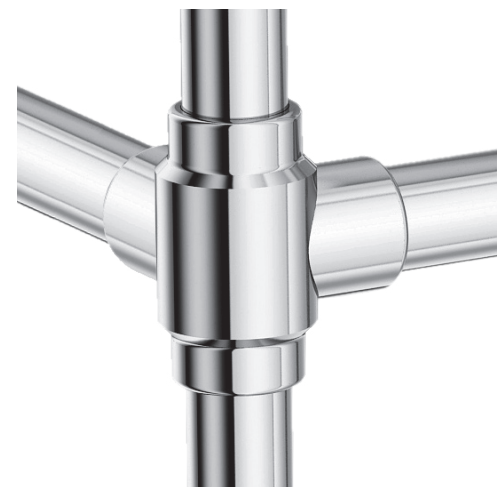

Crate / Handling Fee

Counter Top and Legs	Contact MTI
Counter Top and Legs with Shelf	Contact MTI

Close-up of Modern corner fitting.