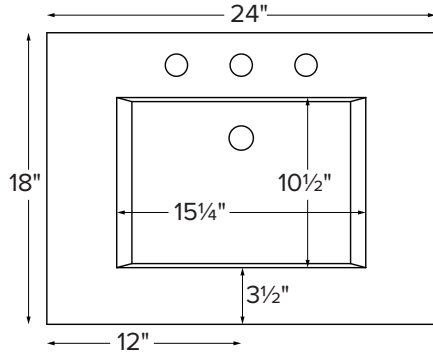

24" Modern Vanity

Model # CP802-24

24" x 18" x 32.25"

Due to the nature of this product, it is not offered in custom sizes. Measurements are $\pm 1/2$ " and are subject to change without notice. Data herein supersedes all previous prior to publication date indicated below.

CONSTRUCTION AND STANDARD FEATURES

- 24" Modern Top includes the Petra 2 bowl (4 3/4" depth).
- Single-bowl design; 1.5" drain opening.
- The top is one-piece construction using SculptureStone® material, which is solid through and through.
- This material is non-porous, stain, mold and mildew-resistant, making cleaning and maintenance easy.
- Same material and color all the way through, with minor variations due to use of natural minerals.
- Palmer legs systems are fabricated from solid brass tubing and components.
- All leg fittings are precision machined, not cast, from solid rod.
- Metal finishes are architectural grade, polished and plated to perfection.
- Five-Year Limited Residential Warranty for MTI tops and Palmer console leg system.

Size and Style	Details	Top Finish	Part #	List Price
24" Modern without shelf	<p><u>Top:</u> Petra 2 bowl</p> <p><u>Legs:</u> Palmer Studio 1.0 Legs standard in chrome finish</p>	Matte White	CP802-24MT	\$4,855
		Gloss White	CP802-24GL	\$5,280
24" Modern with shelf	<p><u>Top:</u> Petra 2 bowl</p> <p><u>Legs:</u> Palmer Studio 1.0 Legs standard in chrome finish</p> <p><u>Shelf:</u> Made of SculptureStone, measures 19½" x 13½"</p>	Matte White	CPS802-24MT	\$5,815
		Gloss White	CPS802-24GL	\$6,415