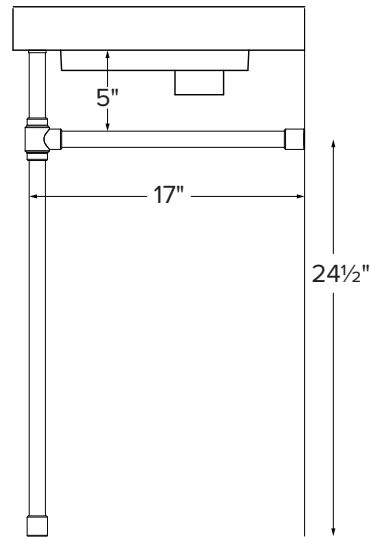

24" Modern Vanity

Model # CP802-24

24" x 18" x 32.25"

Due to the nature of this product, it is not offered in custom sizes. Measurements are $\pm 1/2$ " and are subject to change without notice. Data herein supersedes all previous prior to publication date indicated below.

CONSTRUCTION AND STANDARD FEATURES

- 24" Modern Top includes the Petra 2 bowl (4 3/4" depth).
- Single-bowl design; 1.5" drain opening.
- The top is one-piece construction using SculptureStone® material, which is solid through and through.
- This material is non-porous, stain, mold and mildew-resistant, making cleaning and maintenance easy.
- Same material and color all the way through, with minor variations due to use of natural minerals.
- Palmer legs systems are fabricated from solid brass tubing and components.
- All leg fittings are precision machined, not cast, from solid rod.
- Metal finishes are architectural grade, polished and plated to perfection.
- Five-Year Limited Residential Warranty for MTI tops and Palmer console leg system.

Size and Style	Details	Top Finish	Part #	List Price
24" Modern without shelf	<p><u>Top:</u> Petra 2 bowl</p> <p><u>Legs:</u> Palmer Studio 1.0 Legs standard in chrome finish</p>	Matte White	CP802-24MT	\$4,855
		Gloss White	CP802-24GL	\$5,280
24" Modern with shelf	<p><u>Top:</u> Petra 2 bowl</p> <p><u>Legs:</u> Palmer Studio 1.0 Legs standard in chrome finish</p> <p><u>Shelf:</u> Made of SculptureStone, measures 19½" x 13½"</p>	Matte White	CPS802-24MT	\$5,815
		Gloss White	CPS802-24GL	\$6,415