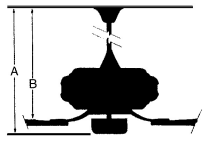

MEASUREMENTS

Blade Finish:				Reversible Blades:	No
Blade Material:				Slope:	Yes
ABS				Hanging Weight:	17.64
Blade Sweep:	No. of Blades:	Blade Pitch:			
60"	5	12			
Downrod 1:	Downrod 1 Outside Dia:	Downrod 2:	Downrod 2 Outside Dia:		
6	.75				
Ceiling to Lowest Point: (Dim A)	Ceiling to Blade (Dim B)	Lead Wire:	Motor Size:		
16.5	16.25	80	DC 123x30mm		

GLASS

Description:	Material:
ETCHED WHITE	GLASS
Part No.:	Quantity:
	1
Width:	Height:
	Length:

FAN CONTROLS

Pull Chain Control:	Works with Remote Control:	Works with Wall Control:
No	Yes	Yes
Reversible:	Included Remote Control:	Included Wall Control:
Yes	RC400	
	Compatible Remote Control(s):	Compatible Wall Control(s):
		WC400