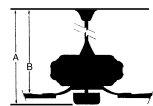

MEASUREMENTS

Blade Finish:	Reversible Blades: No		
Blade Material: ABS WITH PAINT	Slope: Yes		
Blade Sweep: 0"	No. of Blades: 8	Blade Pitch: 14	Hanging Weight: 18.89
Downrod 1: 6	Downrod 1 Outside Dia: .75	Downrod 2: 8"	Downrod 2 Outside Dia: DC123*30mm
Ceiling to Lowest Point: (Dim A) 13.25	Ceiling to Blade (Dim B) 12.0	Lead Wire: 8"	Motor Size: DC123*30mm