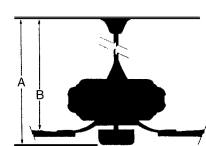

MEASUREMENTS

Blade Finish:	Reversible				
	Blades:				
	No				
Blade Material:	Slope:				
ABS	Yes				
Blade Sweep:	No. of Blades:	Blade Pitch:	Hanging Weight:		
54"	5	14 DEGREES	13.47		
Downrod 1:	Downrod 1	Downrod 2:	Downrod 2		
6	Outside Dia:	Outside Dia:			
	.75				
Ceiling to Lowest Point: (Dim A)	Ceiling to Blade (Dim B)	Lead Wire:	Motor Size:		
13.75	11.5	8" (EXT)	DC		
			123x30mm		
RPM:	Low	Low/Med.	Medium	Med/High	High
Amps:	102				169
Watts:	0.07				0.58
CFM:	4.44				46.7
CFM/Watts:	2563.0				8385.0
	577.25				179.55