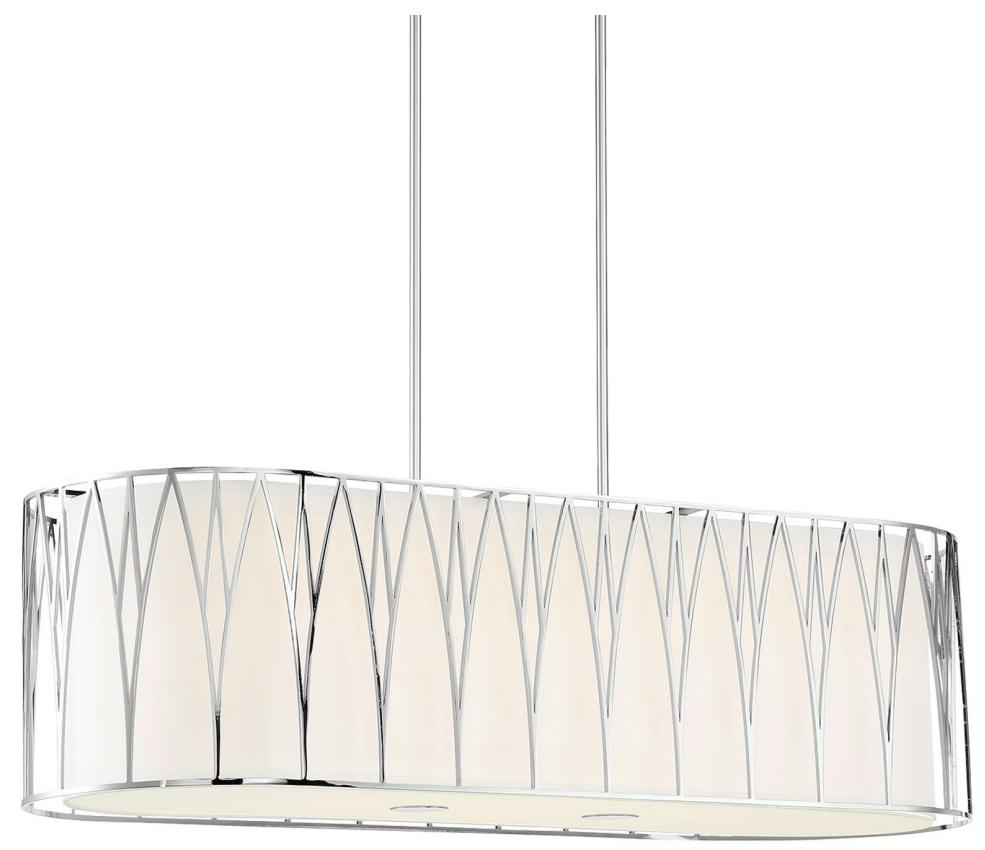

MINKA LAVERY®

Item # 1087-613-L	UPC Code: 747396113425
Product Family Name: Regal Terrace	Finish: Polished Nickel
Category: ISLAND LIGHTS	Category Type: Pendant
Certification 3057374	
Patents:	
Notes:	

Image File Name: **1087-613-L.jpg**

MEASUREMENTS

Width: 41.88	Length: 15.13	Height: 24	Extension: 15.13
Height Adjustable: Yes	Min Overall Height: 28.13	Max Overall Height: 70.13	Slope: Yes
Wire Length: 72"	Chain Length:	Safety Cable Included: No	Net Weight: 40.7
Canopy Width: 4.5	Canopy Height: 0.75	Canopy Length: 12.0	Center to Bottom:
Backplate Width:	Backplate Height:	Center to Top:	

SHADE / GLASS

Description:	Material: CLOTH
Part No.: SH1087	Quantity: 1
Width: 38.88	Height: 11.5
	Length: 12.13

SHIPPING

Carton Width: 17.63	Carton Height: 16.75	Carton Length: 44.88
Carton Weight: 47.85	Carton Cubic Feet: 7.67	Small Package Shippable: No
Master Pack Width:	Master Pack Height:	Master Pack Length:
Master Pack Weight:	Master Cubic Feet:	Multi-Pack: 1
		Master Pack: 1