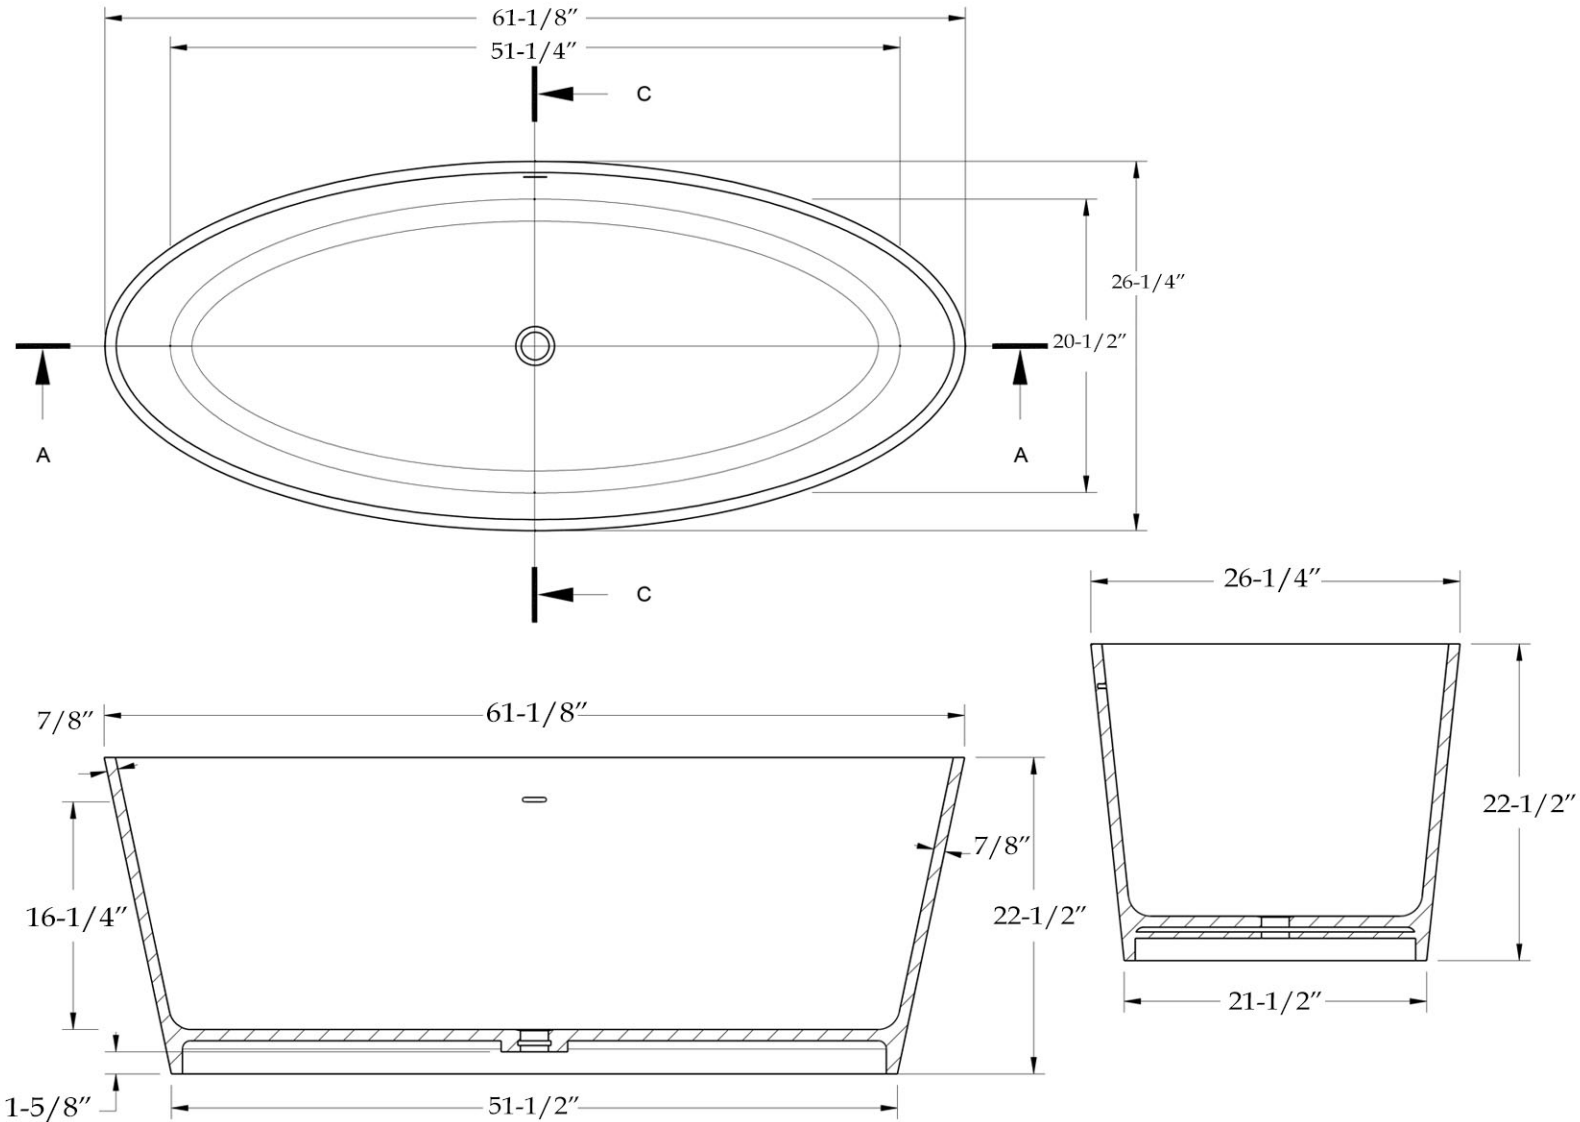

MAIDSTONE

www.MaidstoneSupply.com

Contemporary Bathtub Part No: 334

Contact Maidstone for additional information and specifications. For complete warranty information and a list of dealers visit www.MaidstoneSupply.com. All products and specifications are subject to change without notice. Maidstone is not responsible for typographical and/or dimensional errors. Typographical errors are subject to correction.

Note: Rough-in dimensions may vary $\pm 1/2''$ and are subject to change. No responsibility is assumed by Maidstone.