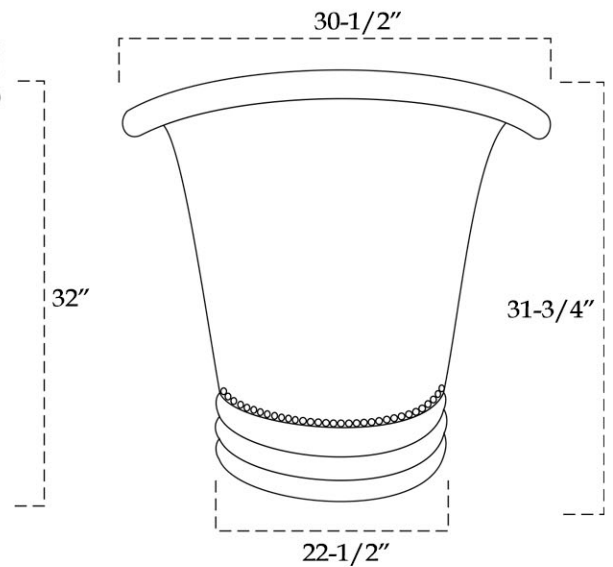

MAIDSTONE

www.MaidstoneSupply.com

Copper Freestanding Double Slipper Bathtub

Part No: 3DS66-0-S

Weight (empty): 97 lbs

Contact Maidstone for additional information and specifications. For complete warranty information and a list of dealers visit www.MaidstoneSupply.com. All products and specifications are subject to change without notice. Maidstone is not responsible for typographical and/or dimensional errors. Typographical errors are subject to correction.

Note: Rough-in dimensions may vary +/- 1/2" and are subject to change. No responsibility is assumed by Maidstone.