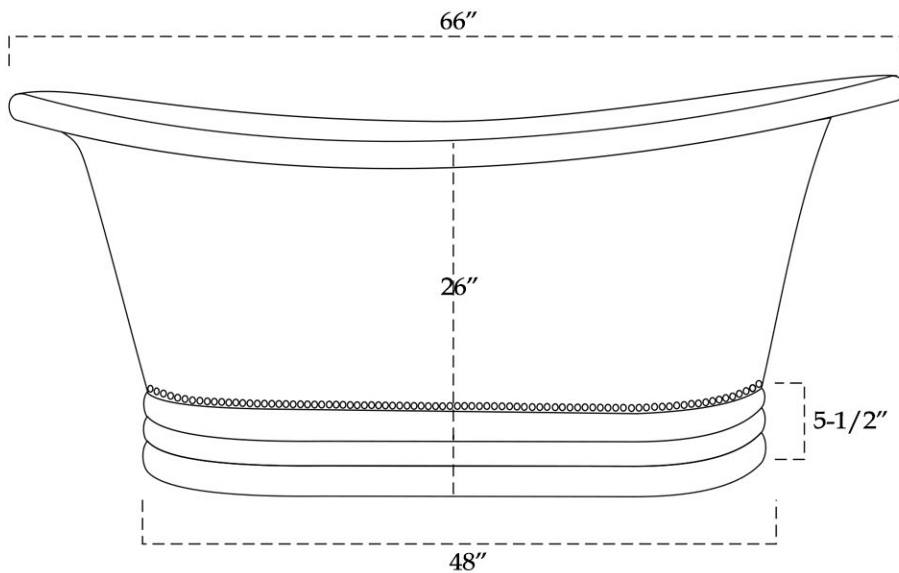

MAIDSTONE

www.MaidstoneSupply.com

Copper Freestanding Double Slipper Bathtub

Part No: 3DS66-0-S

Weight (empty): 97 lbs

Contact Maidstone for additional information and specifications. For complete warranty information and a list of dealers visit www.MaidstoneSupply.com. All products and specifications are subject to change without notice. Maidstone is not responsible for typographical and/or dimensional errors. Typographical errors are subject to correction.

Note: Rough-in dimensions may vary +/- 1/2" and are subject to change. No responsibility is assumed by Maidstone.