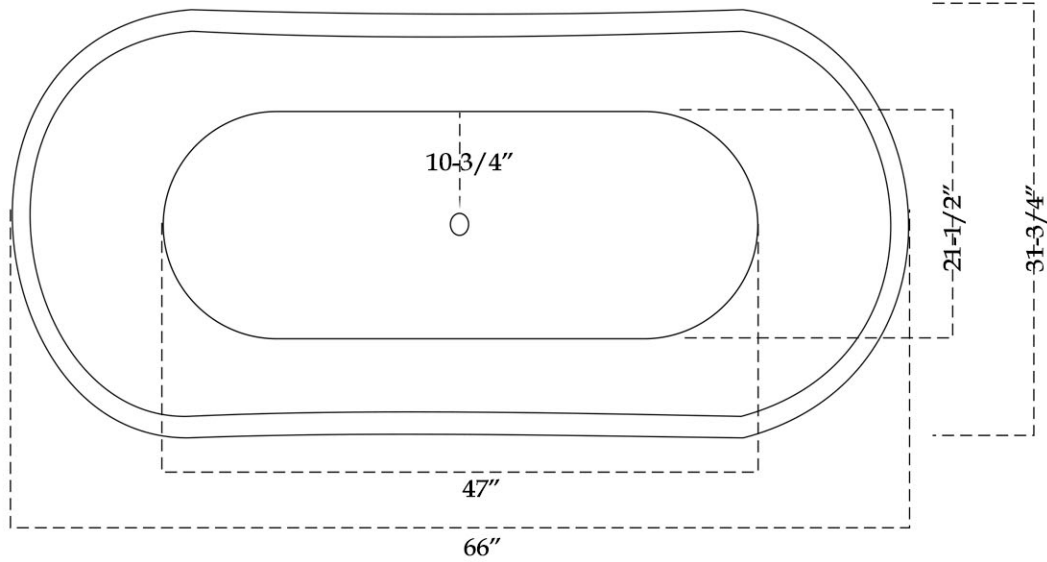

MAIDSTONE

www.MaidstoneSupply.com

Copper Freestanding Double Slipper Bathtub

Part No: 3DS66-0-S

Weight (empty): 97 lbs

Contact Maidstone for additional information and specifications. For complete warranty information and a list of dealers visit www.MaidstoneSupply.com. All products and specifications are subject to change without notice. Maidstone is not responsible for typographical and/or dimensional errors. Typographical errors are subject to correction.

Note: Rough-in dimensions may vary +/- 1/2" and are subject to change. No responsibility is assumed by Maidstone.