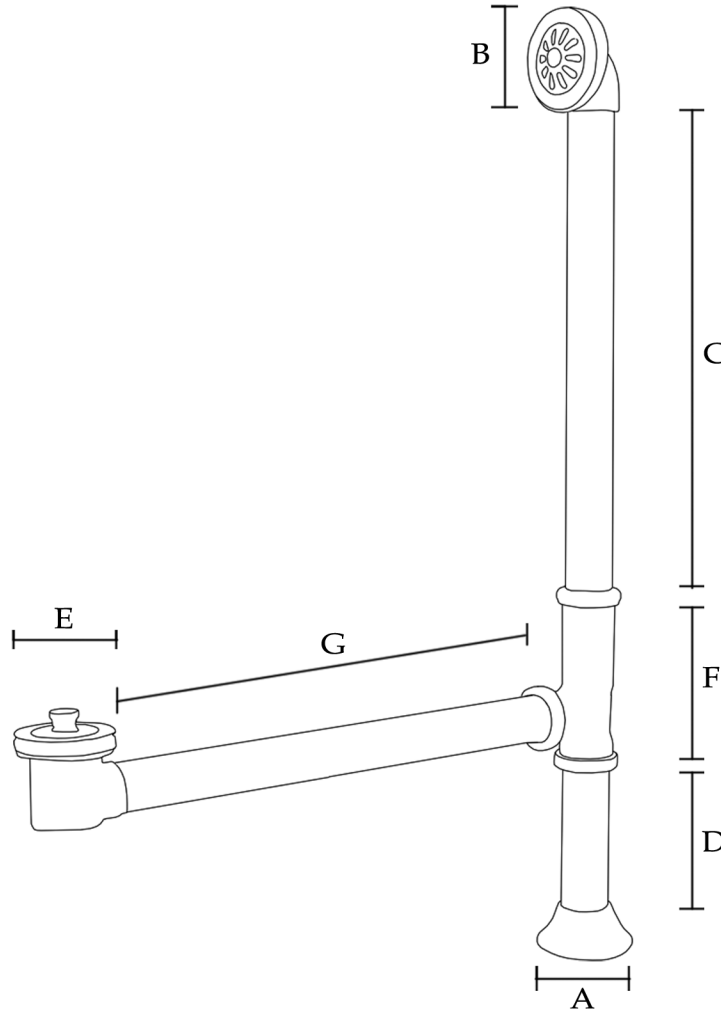

MAIDSTONE

www.MaidstoneSupply.com

Tub Drain

Part No:122LT1

(A) Flange: 3" OD	(D) Short Tube: 5" L	(G) Waste Tube: 18-3/4" L
(B) Overflow Plate: 3" OD	(E) Strainer: 2-3/4" OD	
(C) Overflow Tube: 18-3/4" L	(F) "T": 5-1/2" L	Designed to fit new clawfoot tubs

Note: Rough-in dimensions may vary +/- 1/2" and are subject to change. No responsibility is assumed by Maidstone.