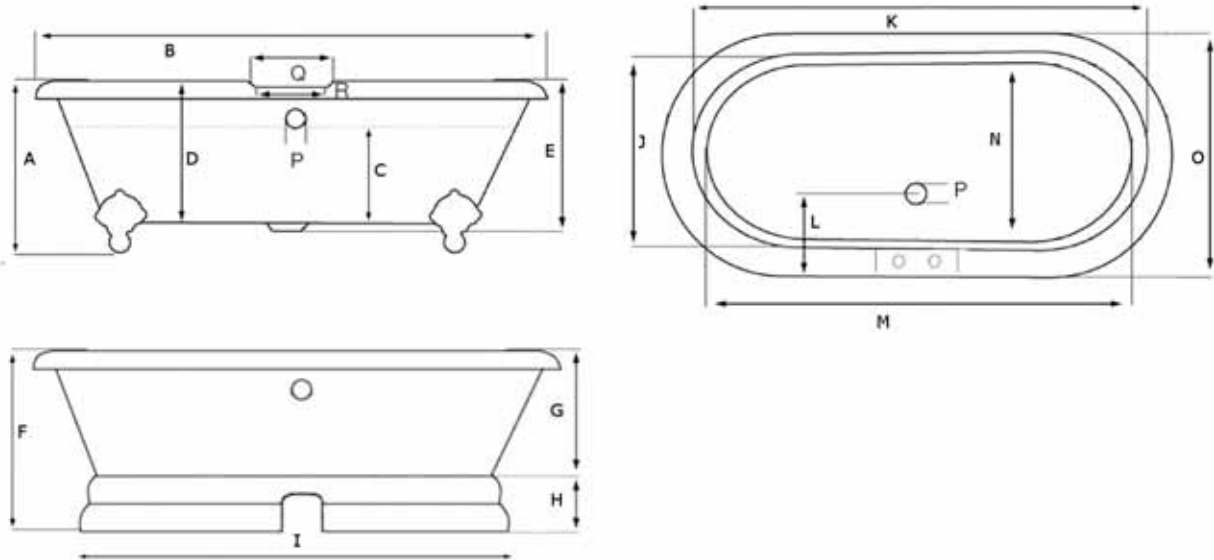

MAIDSTONE

www.MaidstoneSupply.com

Double Ended

Part No:1201DE

DIMENSIONS (INCHES)

	A	B	C	D	E	F	G	H	I	J	K	L	M	N	O	P	Q	R
60	22 ¹ / ₂	61	13 ² / ₅	18	19	-	-	-	-	24	54 ¹ / ₂	11 ⁵ / ₇	41	17	31	2 ¹ / ₅	12	10
60*	-	61	13 ² / ₅	18	19	25	19	6	45 ¹ / ₂	24	54 ¹ / ₂	11 ⁵ / ₇	41	17	31	2 ¹ / ₅	12	10
66	22 ¹ / ₂	66 ¹ / ₂	13 ² / ₅	18	19	-	-	-	-	24	60	11 ⁵ / ₇	45	17	31	2 ¹ / ₅	12	10
66*	-	66 ¹ / ₂	13 ² / ₅	18	19	25	19	6	51 ¹ / ₂	24	60	11 ⁵ / ₇	45	17	31	2 ¹ / ₅	12	10
72	22 ¹ / ₂	71 ¹ / ₂	13 ² / ₅	18	19	-	-	-	-	24	65	11 ⁵ / ₇	49	17	31	2 ¹ / ₅	12	10

	60	60*	66	66*	72
EMPTY (LB)	330	410	380	552	440
FILLED (LB)	706	786	797	969	924
CAPACITY (GAL)	45	45	50	50	58
WATER DEPTH (IN)	13 ² / ₅	13 ² / ₅	13 ² / ₅	13 ² / ₅	13 ² / ₅

Approximate Measurements

*Pedestal

Note: Rough-in dimensions may vary +/- 1/2" and are subject to change. No responsibility is assumed by Maidstone.