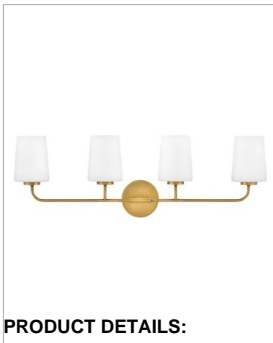

KLINE

853454HB

FOUR LIGHT VANITY

Let's get down to business. Kline's minimalist form doesn't need to make a fuss, thanks to its pared down but supremely stylish transitional profile. Keeping things architectural, Kline's Four Light Vanity features slender elongated arms which unite with etched opal glass shades in a luxe Heritage Brass finish.

DETAILS	
FINISH:	Heritage Brass
MATERIAL:	Steel
GLASS:	Etched Opal

DIMENSIONS	
WIDTH:	33"
HEIGHT:	11"
WEIGHT:	5.9lb
BACK PLATE:	5" Dia.
EXTENSION:	6.3"
TOP TO OUTLET:	8.5"

LIGHT SOURCE	
LIGHT SOURCE:	Socket
WATTAGE:	4-100w Med.
VOLTAGE:	120v

SHIPPING	
CARTON LENGTH:	35.8
CARTON WIDTH:	9.3
CARTON HEIGHT:	13.5
CARTON WEIGHT:	8.9

PRODUCT DETAILS:

- Mounting hardware is hidden on the backplate to ensure a clean silhouette
- Fixture can be mounted either up or down
- Suitable for use in damp locations as defined by NEC and CEC. Meets United States UL Underwriters Laboratories & CSA Canadian Standards Association Product Safety Standards
- Classic gleaming light brass finish