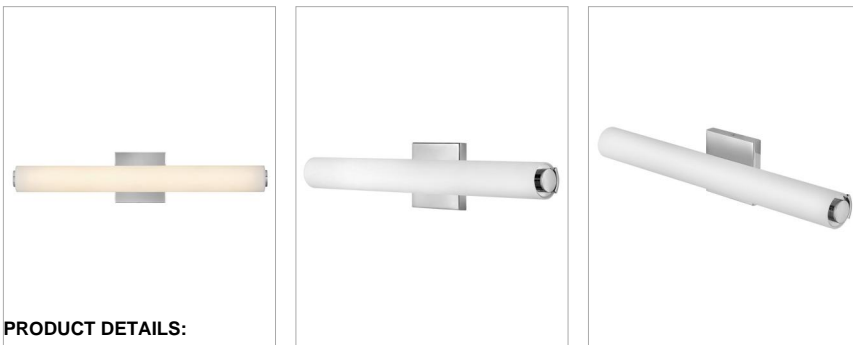

MARTI

85242CM

MEDIUM LED VANITY

Marti's minimalism delivers supreme versatility. The LED design in a classic Chrome finish is a modern marvel, making itself right at home in powder rooms, primary bathrooms or even hallways, casting a happy glow through its etched opal glass.

DETAILS	
FINISH:	Chrome
MATERIAL:	Steel
GLASS:	Etched White

DIMENSIONS	
WIDTH:	22.8"
HEIGHT:	4.8"
WEIGHT:	3.8lb
BACK PLATE:	4.75" Sq.
EXTENSION:	3.5"
TOP TO OUTLET:	2.5"

LIGHT SOURCE	
LIGHT SOURCE:	Integrated LED
LED NAME:	LEVO98-532
VOLTAGE:	120v
COLOR TEMP:	3000
LUMENS:	2000
CRI:	93
INCANDESCENT EQUIVALENCY:	2 x 75w
DIMMABLE:	Yes - CL Type Dimmer (SSL7A)

SHIPPING	
CARTON LENGTH:	26.4
CARTON WIDTH:	7.1
CARTON HEIGHT:	9.1
CARTON WEIGHT:	4.4

PRODUCT DETAILS:

- Mounting hardware is hidden on the backplate to ensure a clean silhouette
- Fixture can be mounted horizontally or vertically
- Suitable for use in damp locations as defined by NEC and CEC. Meets United States UL Underwriters Laboratories & CSA Canadian Standards Association Product Safety Standards
- Fixture is ADA compliant and adheres to the standards and guidelines listed by the Americans with Disabilities Act
- Meets California Energy Commission 2013 & 2016 Title regulations/JA8
- Please refer to Lark's Warranty for complete product warranty details, some warranty limitations may apply.
- Confidently create a modern moment with this dynamic design statement
- Sparkling chrome with reflective finish