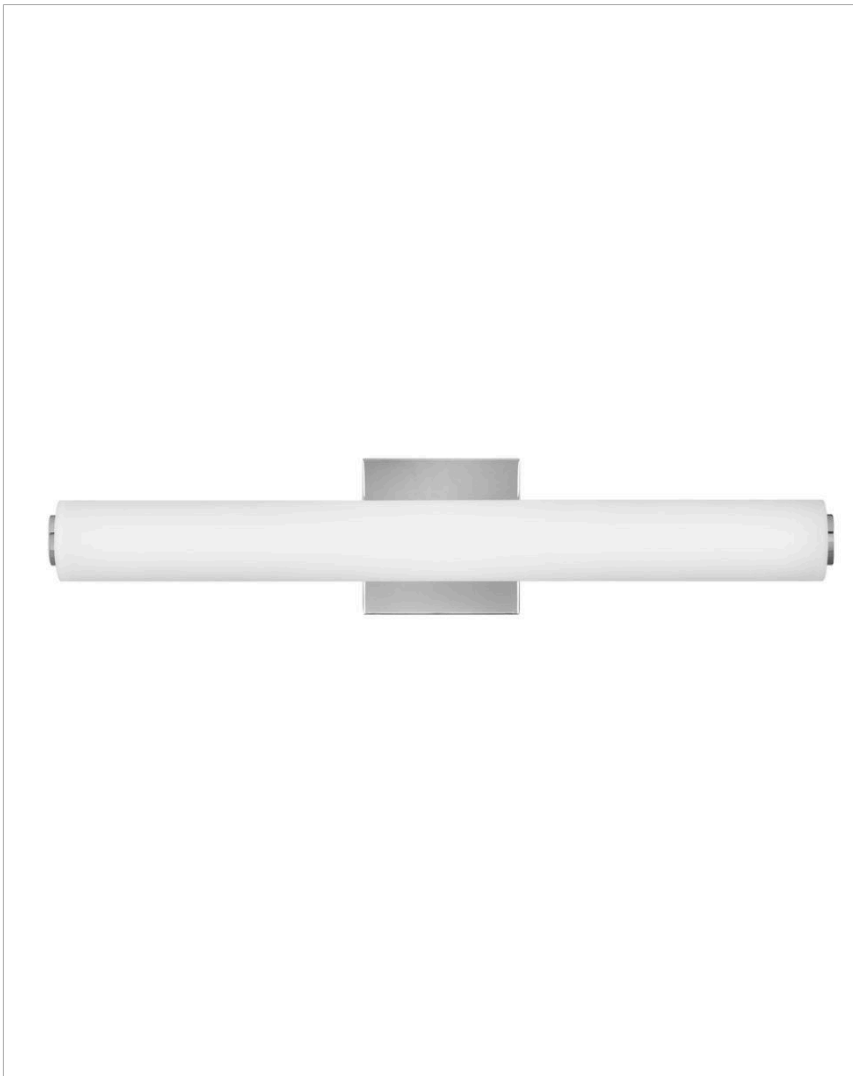

MARTI

85242CM

MEDIUM LED VANITY

Marti's minimalism delivers supreme versatility. The LED design in a classic Chrome finish is a modern marvel, making itself right at home in powder rooms, primary bathrooms or even hallways, casting a happy glow through its etched opal glass.

DETAILS	
FINISH:	Chrome
MATERIAL:	Steel
GLASS:	Etched White

DIMENSIONS	
WIDTH:	22.8"
HEIGHT:	4.8"
WEIGHT:	3.8lb
BACK PLATE:	4.75" Sq.
EXTENSION:	3.5"
TOP TO OUTLET:	2.5"

LIGHT SOURCE	
LIGHT SOURCE:	Integrated LED
LED NAME:	LEVO98-532
VOLTAGE:	120v
COLOR TEMP:	3000
LUMENS:	2000
CRI:	93
INCANDESCENT EQUIVALENCY:	2 x 75w
DIMMABLE:	Yes - CL Type Dimmer (SSL7A)

SHIPPING	
CARTON LENGTH:	26.4
CARTON WIDTH:	7.1
CARTON HEIGHT:	9.1
CARTON WEIGHT:	4.4

PRODUCT DETAILS:

- Mounting hardware is hidden on the backplate to ensure a clean silhouette
- Fixture can be mounted horizontally or vertically
- Suitable for use in damp locations as defined by NEC and CEC. Meets United States UL Underwriters Laboratories & CSA Canadian Standards Association Product Safety Standards
- Fixture is ADA compliant and adheres to the standards and guidelines listed by the Americans with Disabilities Act
- Meets California Energy Commission 2013 & 2016 Title regulations/JA8
- Please refer to Lark's Warranty for complete product warranty details, some warranty limitations may apply.
- Confidently create a modern moment with this dynamic design statement
- Sparkling chrome with reflective finish