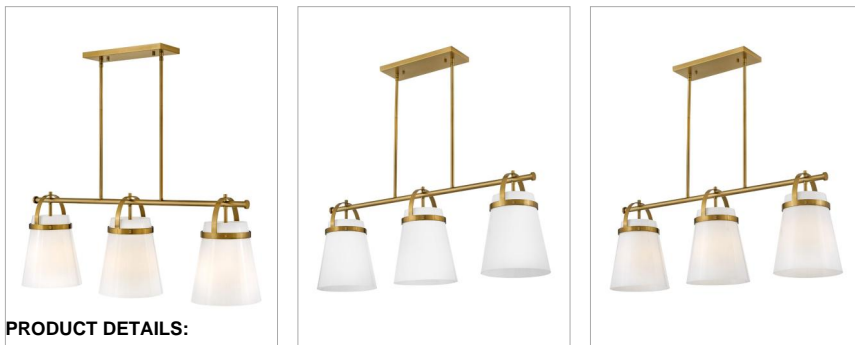

### THREE LIGHT LINEAR

We are kicking modern farmhouse up a notch. Tori's clean profile focuses on the classic bell-shaped opal glass, served with a side of unexpected glam thanks to sophisticated details and a gleaming Lacquered Brass finish. An immediate designer darling, this 3-light linear chandelier fits in with any decor declaration.

DETAILS	
FINISH:	Lacquered Brass
MATERIAL:	Steel
GLASS:	Cased Opal
SLOPE DEGREE:	90

DIMENSIONS	
WIDTH:	38"
HEIGHT:	13.3"
WEIGHT:	13.7lb

LIGHT SOURCE	
LIGHT SOURCE:	LED Lamp
WATTAGE:	1-14w Med. LED, 100w Equiv.
VOLTAGE:	120v

#### PRODUCT DETAILS:

- This stem hung fixture may be hung on a sloped ceiling
- This fixture includes multiple down stems in various lengths to customize the installation height of the fixture, including one 6" stem and two 12" stems.
- Suitable for use in dry (indoor) locations as defined by NEC and CEC. Meets United States UL Underwriters Laboratories & CSA Canadian Standards Association Product Safety Standards
- Ideal for vintage filament bulbs (not included)
- Please refer to Lark's Warranty for complete product warranty details, some warranty limitations may apply.
- Confidently create a modern moment with this dynamic design statement
- Classic gleaming light brass finish