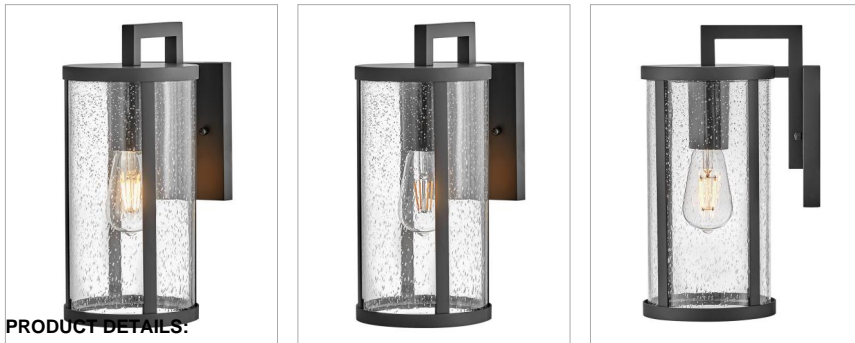

ALFIE

82050BK

SMALL WALL MOUNT LANTERN

Alfie boosts curb appeal with effortless style. This transitional small wall mount lantern features an easy-on-the-eyes cylindrical profile, bold Black metal frame and sizable clear seedy glass finessed to flatter any exterior. Pro tip: we recommend vintage filament bulbs to make Alfie really shine.

DETAILS	
FINISH:	Black
MATERIAL:	Aluminum
GLASS:	Clear Seedy

DIMENSIONS	
WIDTH:	6"
HEIGHT:	13"
WEIGHT:	3.9lb
BACK PLATE:	5"W X 6"H
EXTENSION:	8"
TOP TO OUTLET:	4.5"

LIGHT SOURCE	
LIGHT SOURCE:	LED Lamp
WATTAGE:	1-12w Med. LED, 100W Equiv.
VOLTAGE:	120v

SHIPPING	
CARTON LENGTH:	10.4
CARTON WIDTH:	8.5
CARTON HEIGHT:	16.1
CARTON WEIGHT:	5.6

PRODUCT DETAILS:

- Suitable for use in wet (outdoor direct rain or sprinkler) locations as defined by NEC and CEC. Meets United States UL Underwriters Laboratories & CSA Canadian Standards Association Product Safety Standards
- Ideal for vintage filament bulbs (not included)
- 1-year finish warranty
- Please refer to Lark's Warranty for complete product warranty details, some warranty limitations may apply.
- This versatile transitional design delivers personality and performance
- Striking black finish enhances design