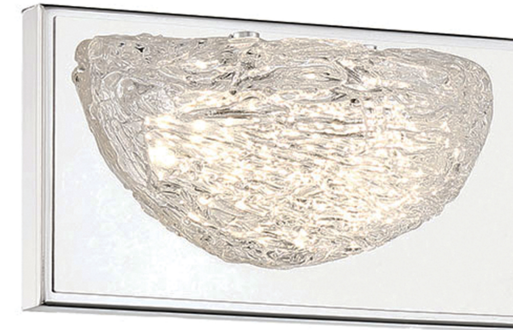

Item # <b>P5441-077-L</b>	UPC Code: <b>844349032267</b>
Product Family Name: <b>Modern Ice</b>	Finish: <b>Chrome</b>
Category: <b>BATH</b>	Category Type: <b>LED Bath</b>
Certification <b>4006873</b>	
Patents:	
Notes:	

Image File Name: **P5441-077-L.jpg**

## MEASUREMENTS

Width: <b>8.25</b>	Length: <b>4.5</b>	Height: <b>4.5</b>	Extension: <b>3.25</b>
Height Adjustable: <b>No</b>	Min Overall Height: <b>No</b>	Max Overall Height: <b>No</b>	Slope: <b>No</b>
Wire Length: <b>L01 7"</b>	Chain Length:	Safety Cable Included: <b>No</b>	Net Weight: <b>2.45</b>
Canopy Width:	Canopy Height:	Canopy Length:	Center to Bottom: <b>2.25</b>
Backplate Width: <b>6.19</b>	Backplate Height: <b>4.5</b>	Center to Top: <b>2.25</b>	

Description: <b>Clear Artisan Glass</b>	Material: <b>Glass</b>
Part No.: <b>PG5443</b>	Quantity: <b>1</b>
Width: <b>7.36</b>	Height: <b>3.74</b>
	Length: