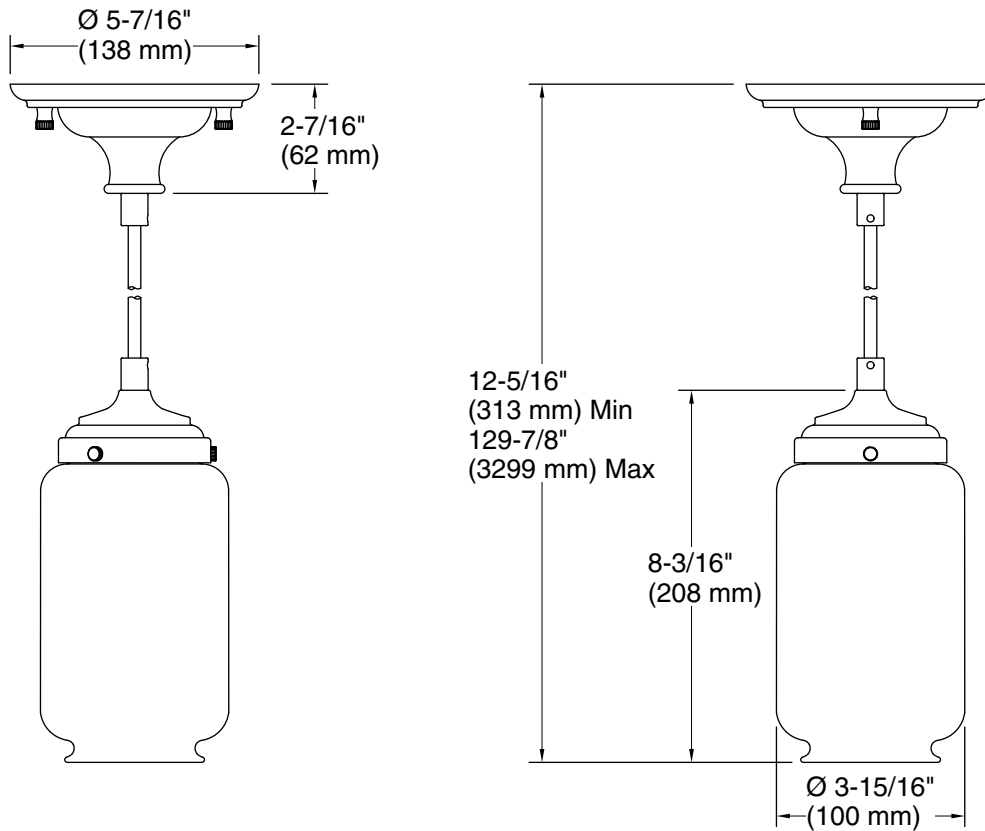

Features

- Complements Artifacts faucets and accessories.
- Versatile design that features a frosted shade surrounded by a clear glass shade.
- For a vintage look, remove the optional frosted glass and add any E26 medium-base Edison bulb (sold separately).
- For soft lighting, use an E26 medium-base type B light bulb with the frosted shade (bulb sold separately).
- A 7.5' (2.3 m) cord offers many height options.

K-23723 Faucet cleaner

Included Components

Additional Components:
Installation hardware

Codes/Standards

UL 1598
CSA C22.2 No. 250.0

KOHLER® Indoor Lighting Fixtures Limited Warranty

See website for detailed warranty information.

Required Electrical Service

One dedicated circuit required.

Lights: 120 V, 60 Hz

Technical Information

All product dimensions are nominal.

Installation Type: Ceiling-mount

Material: Brass

Number of Lights: 1

Lighting Type: Socket-based

Socket Type: E-26 Medium

Number of Shades: 2

Hanging Type: Cord

Height: 12-5/16" (312 mm) -

12-7/8" (3299 mm)

Electrical component rating: Socket Rating: 60 Hz, 40 W, 450 Lumens, 3000K