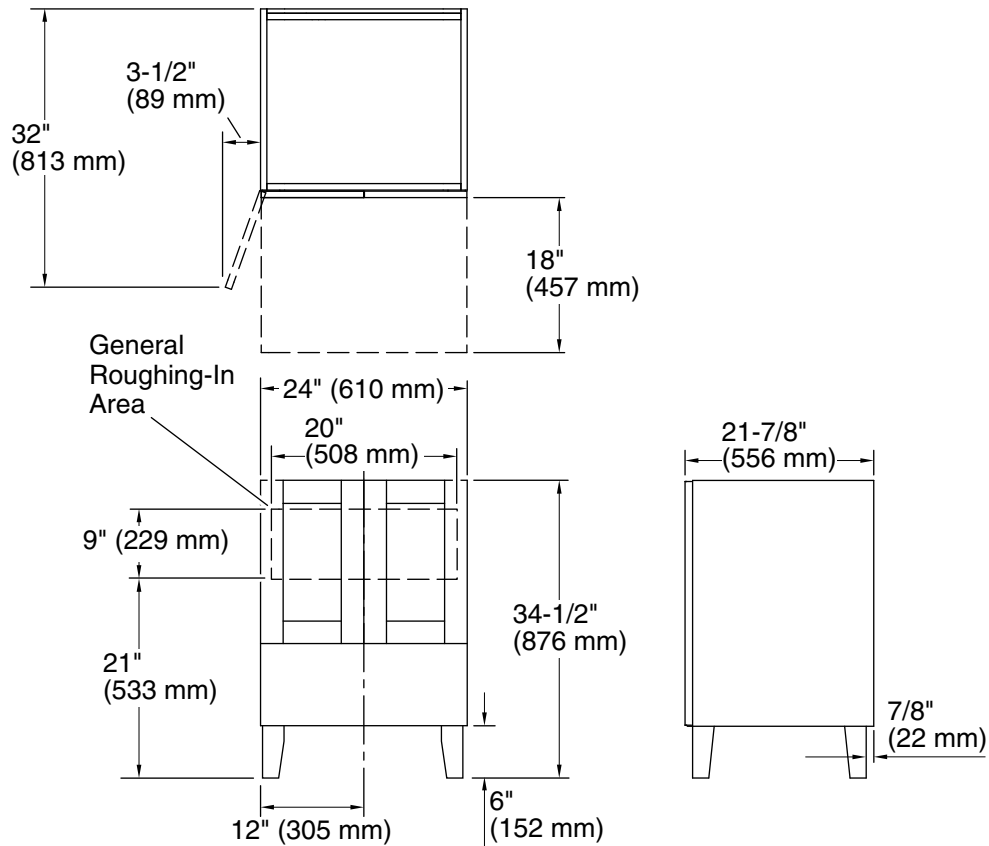

Technical Information

All product dimensions are nominal.

Notes

Install this product according to the installation instructions.