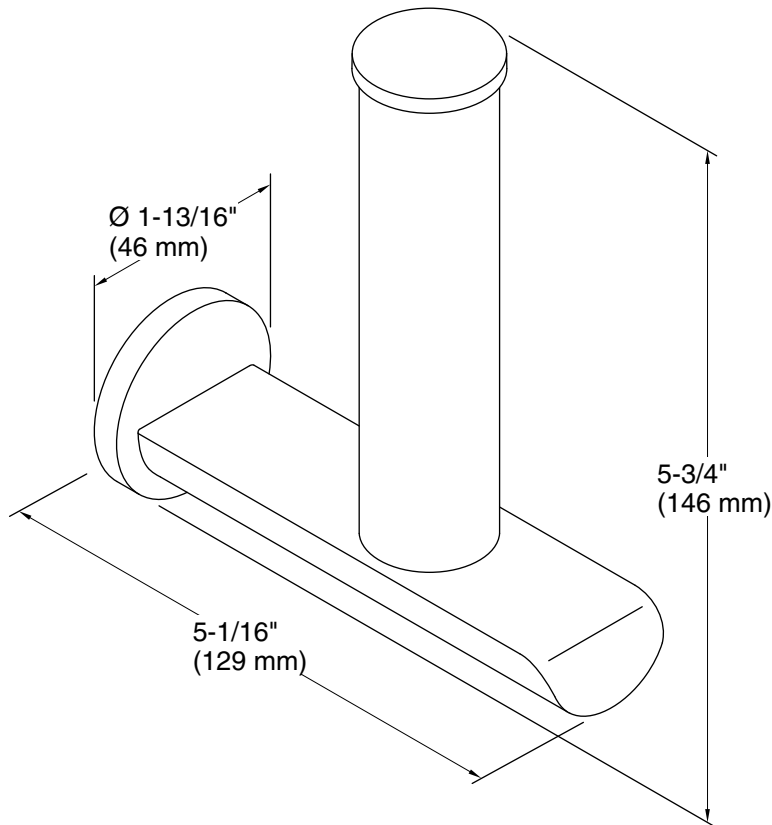

Features

- Vertical holder makes changing toilet tissue quick and simple.
- Coordinates with other products in the Avid collection.

Material

- Premium metal construction for durability and reliability.
- KOHLER finishes resist corrosion and tarnishing.

Color	Code	Description
	CP	Polished Chrome
	BN	Vibrant® Brushed Nickel

Technical Information

All product dimensions are nominal.

Material: Zinc, Brass

Notes

Install this product according to the installation instructions.