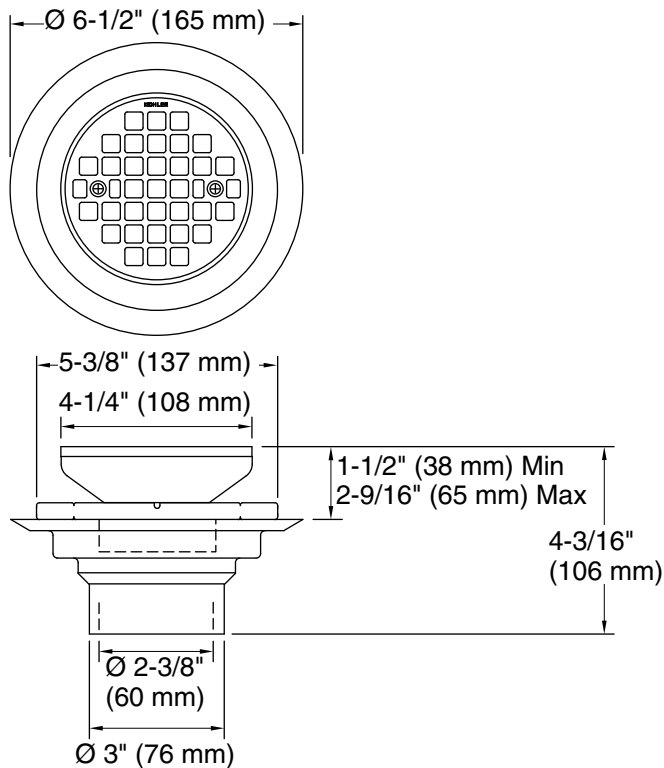

Features

- Removable round-shaped grid plate.
- Reversible collar to accommodate a variety of tile thicknesses.
- 2" and 3" PVC connection.

Material

- Brass and PVC construction.
- KOHLER finishes resist corrosion and tarnishing.

Installation

- Through-the-floor tile-in installation.

Recommended Products/Accessories

K-23726 Drain treatment
K-23723 Faucet cleaner

Codes/Standards

ASME A112.18.2/CSA B125.2

KOHLER® One-Year Limited Warranty

Collar with Threads Facing Down

Collar with Threads Facing Up

Technical Information

All product dimensions are nominal.

Notes

Install this product according to the installation instructions.