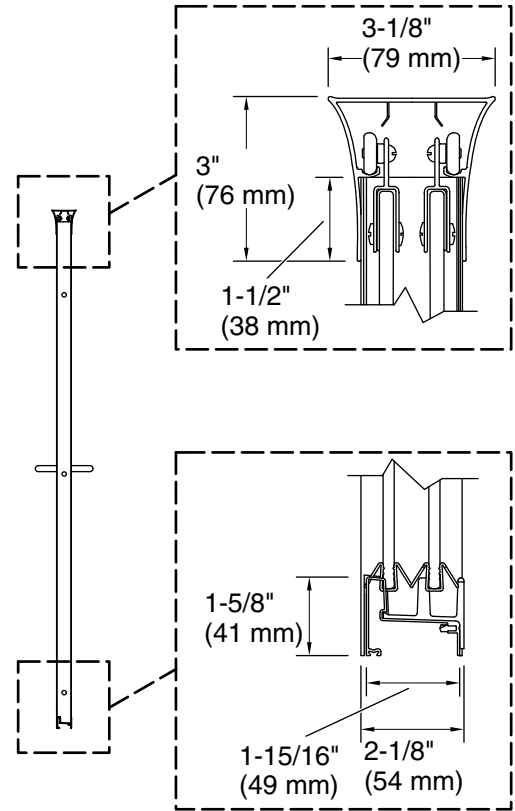

Features

- 1/4" (6 mm) thick Crystal Clear tempered glass.
- Frameless design emphasizes glass and creates a sleek, minimalist look.
- Smooth, quiet operation.
- Gently curved inside and outside towel bars complete the look of this door.
- CleanCoat® nanotechnology provides a smooth, nonstick surface to help prevent buildup of water stains, bacteria and mildew on your glass, to make it easy to clean and keep it looking like new.

Material

- Tempered glass ensures maximum safety and durability.
- Anodized aluminum hardware prevents rusting or corrosion.

Installation

- Fits opening widths 54-5/8" – 59-5/8" (1387 – 1514 mm).
- 3/8" (10 mm) out-of-plumb adjustability per side allows for simpler installation.
- Door can be installed to open to the left or right to suit your bathroom layout.
- For residential use only.
- Not for use in hospitality.

Technical Information

All product dimensions are nominal.

Installation type: For bath installation
 Opening Width - Min: 59-5/8" (1514 mm)
 Opening Width - Max: 54-5/8" (1387 mm)
 Walk-through - Min: 22-15/16" (583 mm)
 Walk-through - Max: 27-15/16" (710 mm)
 Glass thickness: 1/4" (6 mm)
 Glass coating: CleanCoat®

Notes

Install this product according to the installation instructions.

The vertical opening should be a minimum of 57-1/8" (1451 mm) to allow for installation clearance.