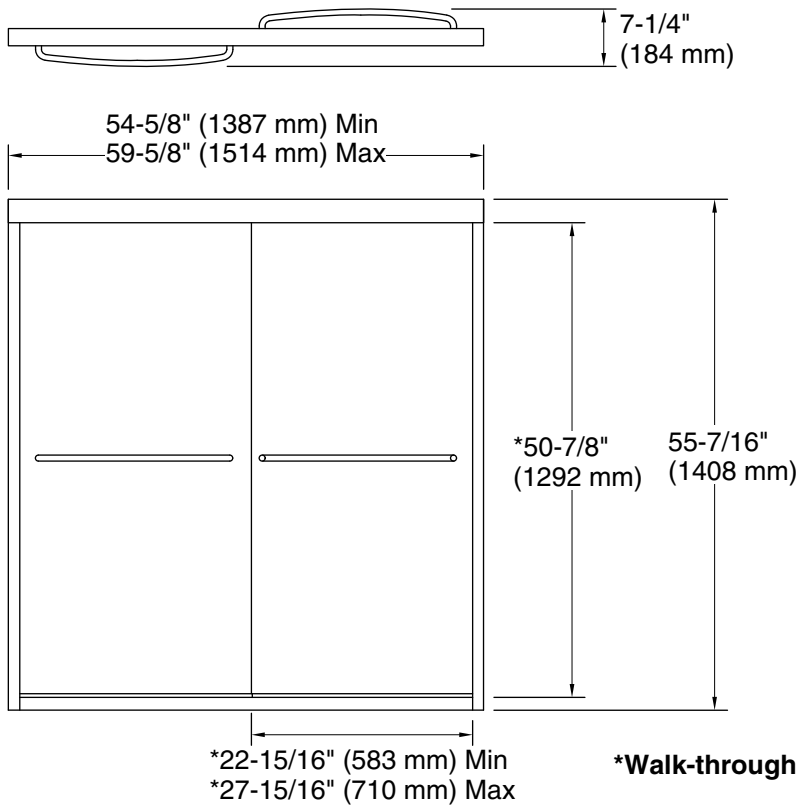

Features

- 1/4" (6 mm) thick Crystal Clear tempered glass.
- Frameless design emphasizes glass and creates a sleek, minimalist look.
- Smooth, quiet operation.
- Gently curved inside and outside towel bars complete the look of this door.
- CleanCoat® nanotechnology provides a smooth, nonstick surface to help prevent buildup of water stains, bacteria and mildew on your glass, to make it easy to clean and keep it looking like new.

Material

- Tempered glass ensures maximum safety and durability.
- Anodized aluminum hardware prevents rusting or corrosion.

Installation

- Fits opening widths 54-5/8" – 59-5/8" (1387 – 1514 mm).
- 3/8" (10 mm) out-of-plumb adjustability per side allows for simpler installation.
- Door can be installed to open to the left or right to suit your bathroom layout.
- For residential use only.
- Not for use in hospitality.

Technical Information

All product dimensions are nominal.

Installation type: For bath installation
 Opening Width - Min: 59-5/8" (1514 mm)
 Opening Width - Max: 54-5/8" (1387 mm)
 Walk-through - Min: 22-15/16" (583 mm)
 Walk-through - Max: 27-15/16" (710 mm)
 Glass thickness: 1/4" (6 mm)
 Glass coating: CleanCoat®

Notes

Install this product according to the installation instructions.

The vertical opening should be a minimum of 57-1/8" (1451 mm) to allow for installation clearance.