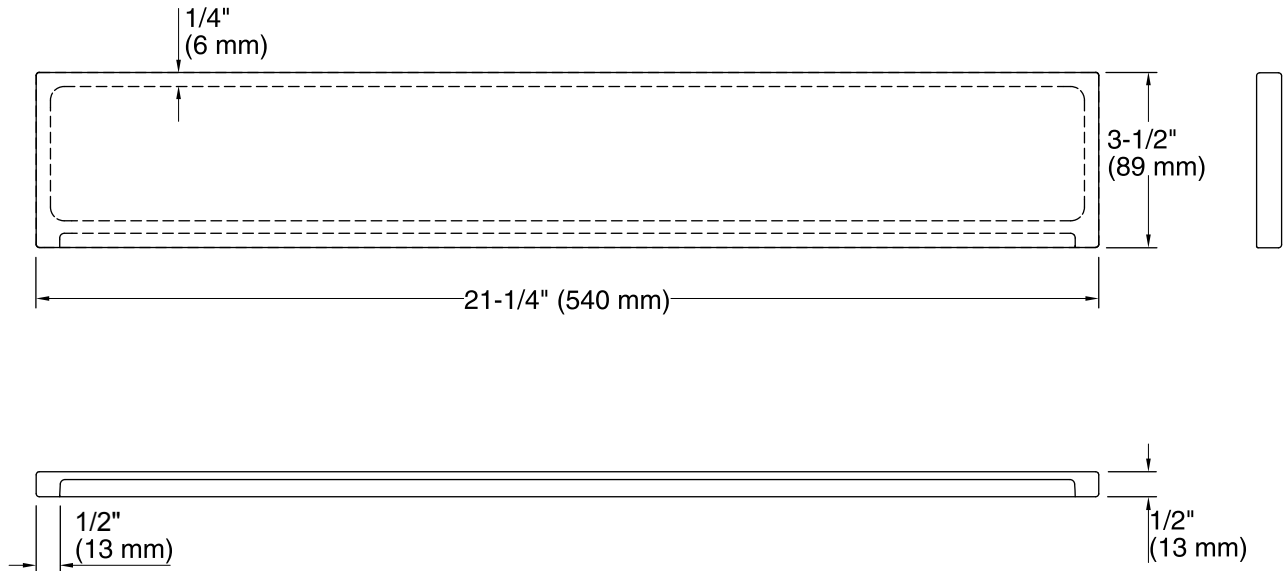

Solid/Expressions®
Bathroom Vanity Top - Side Splash
K-5451

Features

- For use with KOHLER Solid/Expressions solid-surface vanity tops.
- Includes one panel.
- Optional backsplashes available (sold separately).

Color	Code	Description
	S33	White Expressions
	S34	Almond Expressions
	S35	Biscuit Expressions
	S36	Ice Grey Expressions

Technical Information

All product dimensions are nominal.

Installation: Vanity top/ITB