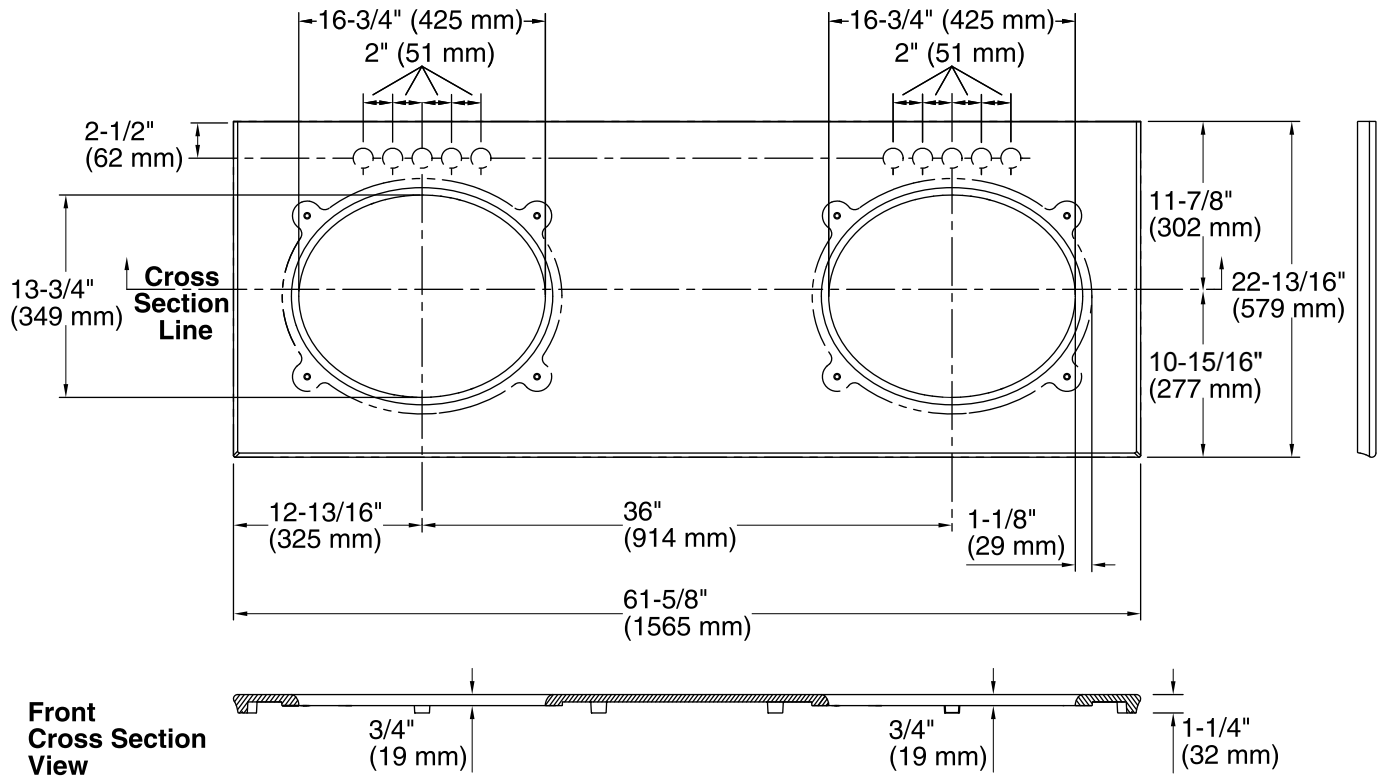

Features

- Pairs with KOHLER Verticyl oval under-mount bathroom sinks or other KOHLER 17- x 14-inch oval under-mount bathroom sinks.
- Pilot holes for single, 4-inch centerset, and 8-inch wideset faucets.
- Sculpted edge.
- Coordinates with the industry-standard 60-inch vanities in the KOHLER® Tailored vanity collection.
- Field trimmable for alcove and corner installations.
- Optional side and backsplashes available (sold separately).

Material

- Solid surface.

Installation

- Vanity top.
- Includes mounting hardware for sinks.
- Accommodates single, 4-inch, and 8-inch center faucet configurations.

Required Products/Accessories

K-2881 Under-mount Bathroom Sink

Color tiles intended for reference only.

Color	Code	Description
	S33	White Expressions
	S34	Almond Expressions
	S35	Biscuit Expressions
	S36	Ice Grey Expressions

Technical Information

All product dimensions are nominal.

Bowl configuration: Double equal

Installation: Vanity top/ITB

Bowl area (Left): Length: 16-3/4" (425 mm)
Width: 13-3/4" (349 mm)

Bowl area (Right): Length: 16-3/4" (425 mm)
Width: 13-3/4" (349 mm)

Notes

Install this product according to the installation instructions.