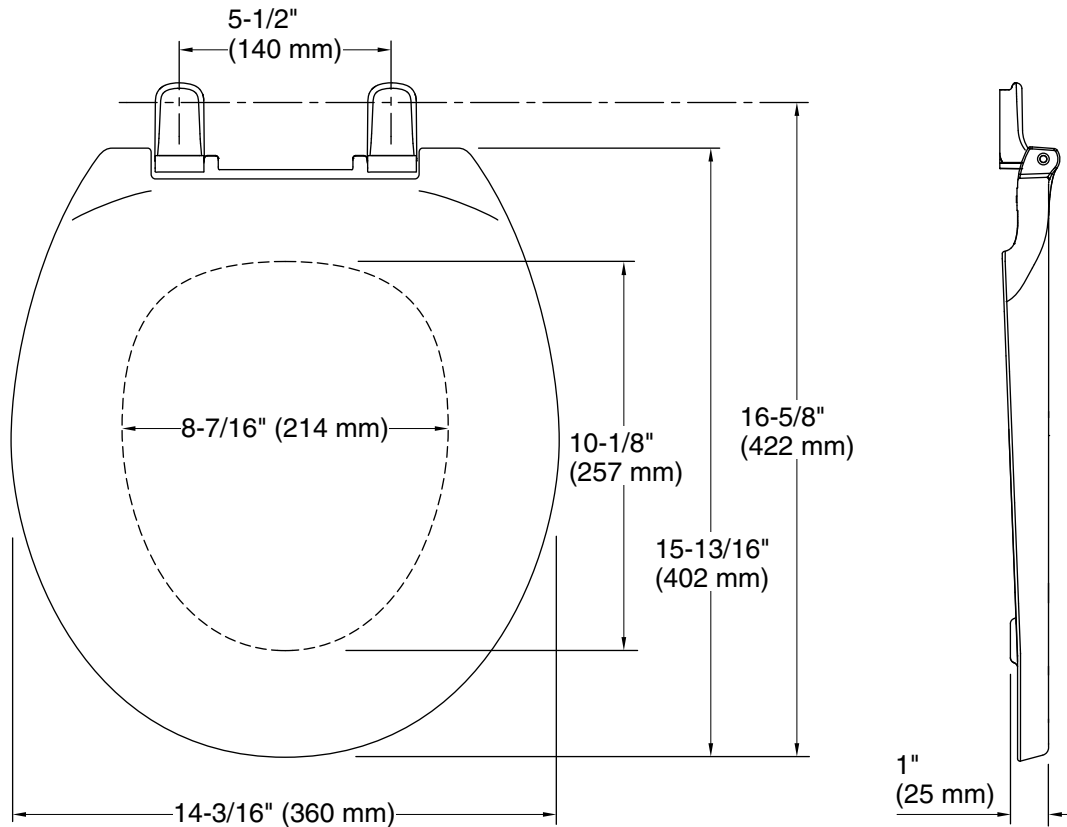

### Technical Information

All product dimensions are nominal.

Seat shape type: Round-front  
Seat front type: Closed-front  
Seat-mounting holes: 5-1/2" (140 mm)