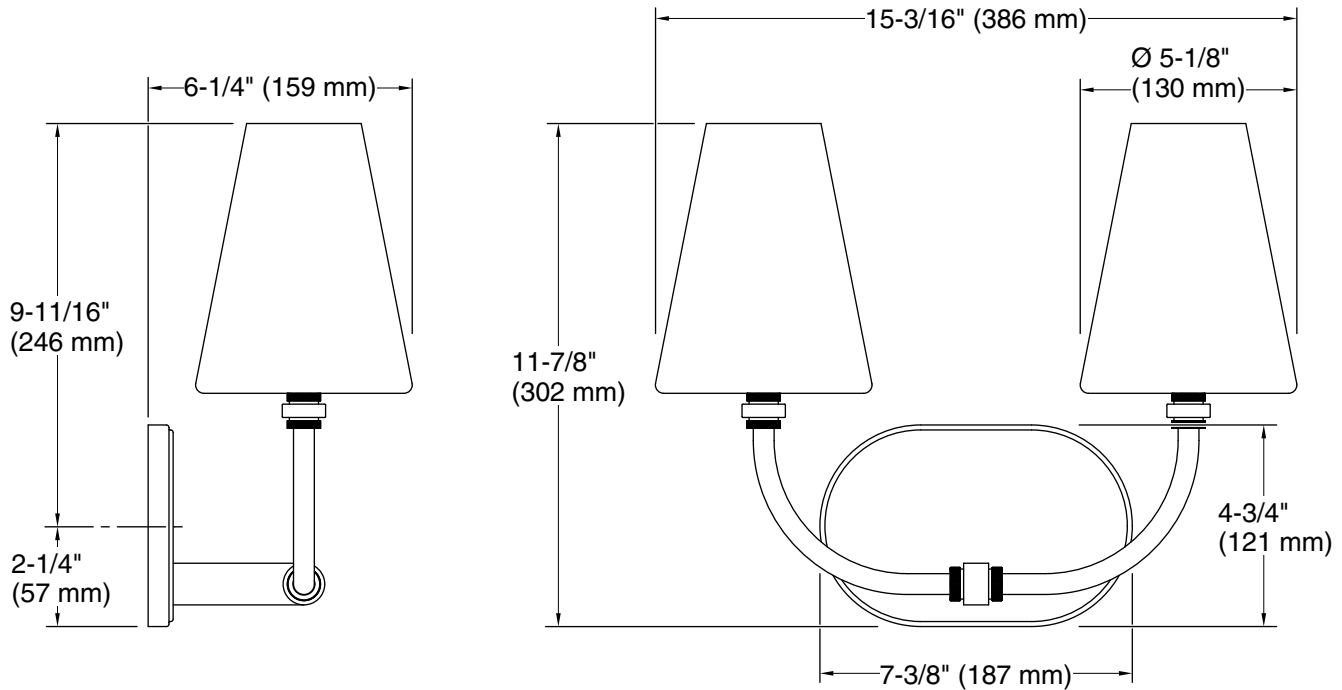

Required Electrical Service

One circuit required.

120 V, 60 Hz

Technical Information

All product dimensions are nominal.

Material: Steel, Glass, Aluminum

Number of Lights: 2

Lighting Type: Socket-based

Socket Type: E-12 Candelabra

Number of Shades: 2

Shade Type: Frosted Glass

Notes

Install this product according to the installation instructions.