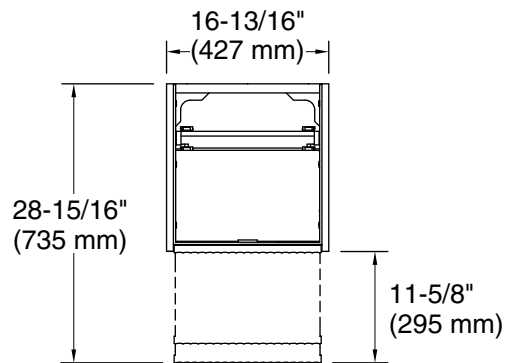

Technical Information

All product dimensions are nominal.

Notes

Install this product according to the installation guide.

Select the type of fastener based upon the wall material. Two 500 lb (227 kg) minimum load bearing fasteners are recommended.