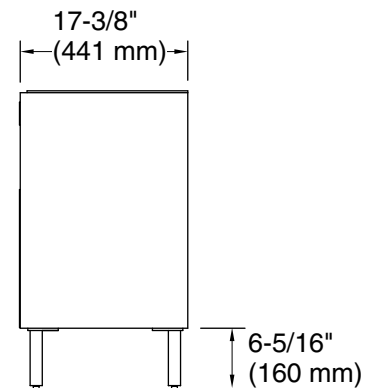

Available Colors/Finishes

Color tiles intended for reference only.

Color	Code	Description
-------	------	-------------

	0	White
	DKS	

Technical Information

All product dimensions are nominal.

Notes

Install this product according to the installation guide.