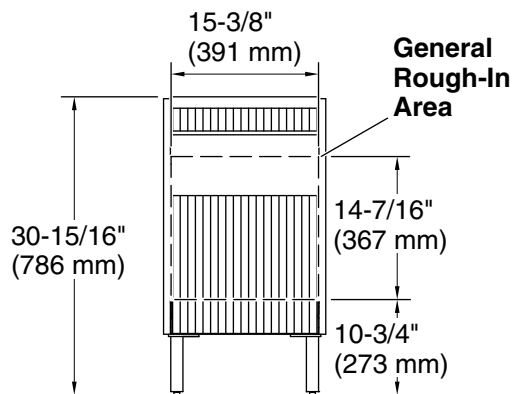

Available Colors/Finishes

Color tiles intended for reference only.

Color	Code	Description
-------	------	-------------

	0	White
	DKS	

Technical Information

All product dimensions are nominal.

Notes

Install this product according to the installation guide.