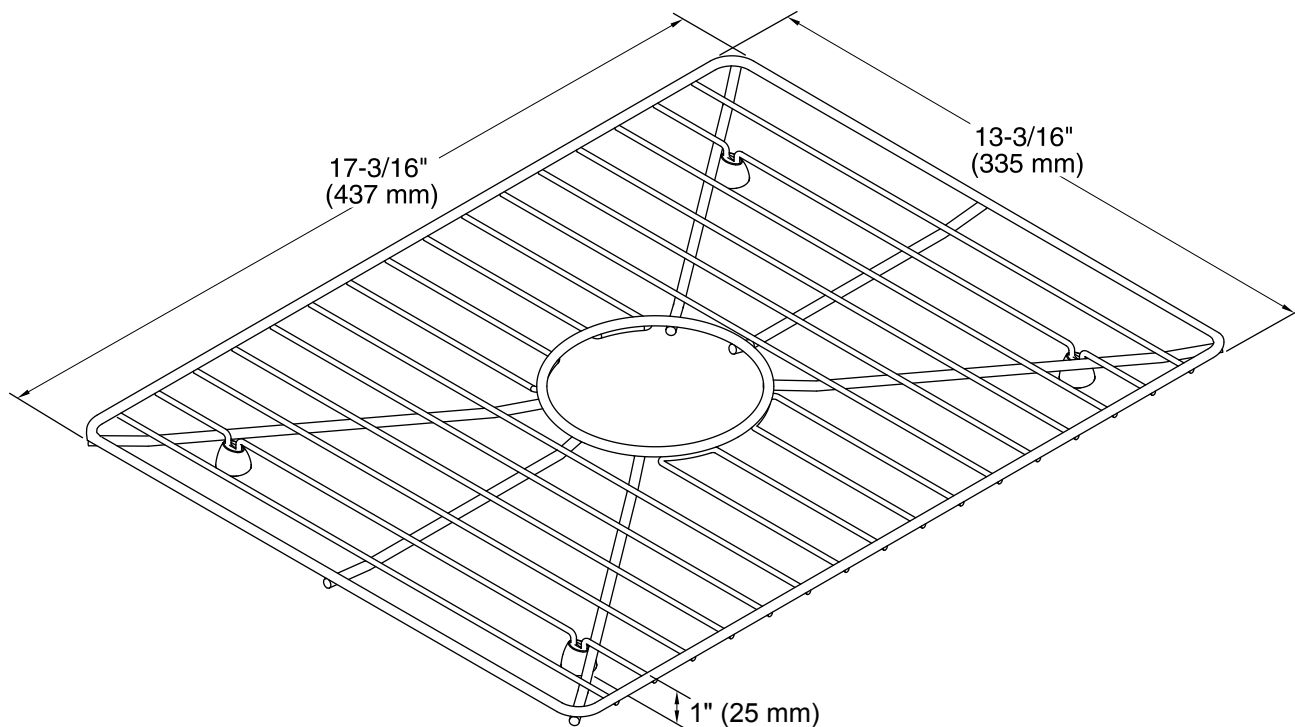

Technical Information

All product dimensions are nominal.

Material: Stainless Steel