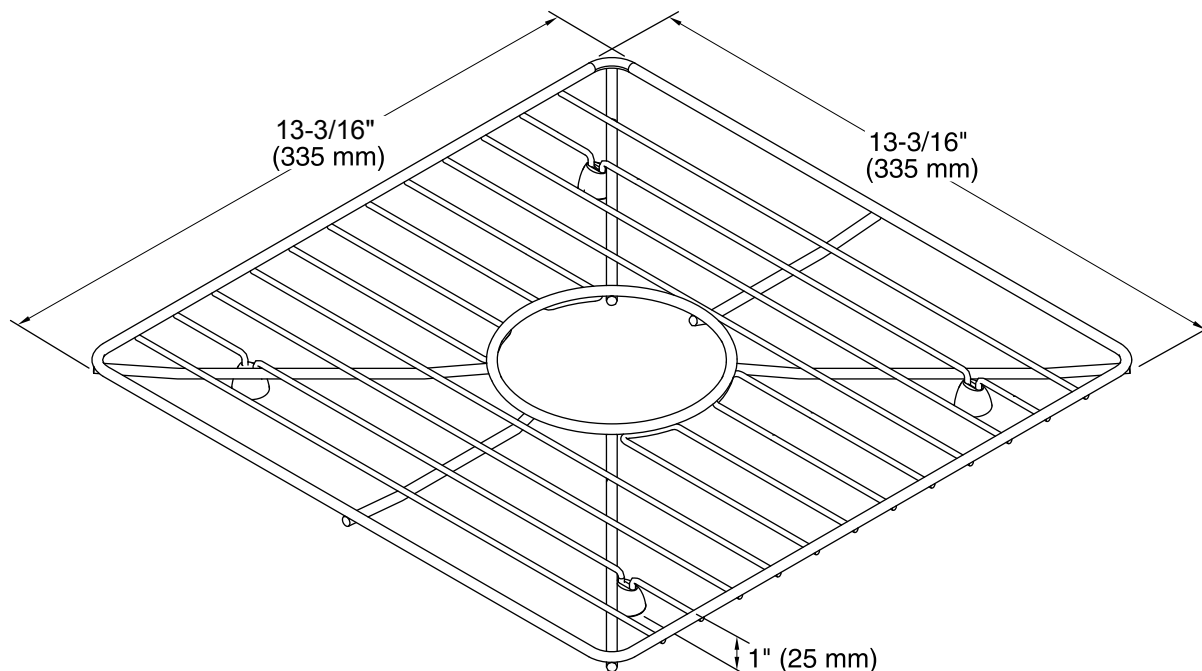

Technical Information

All product dimensions are nominal.

Material: Stainless Steel