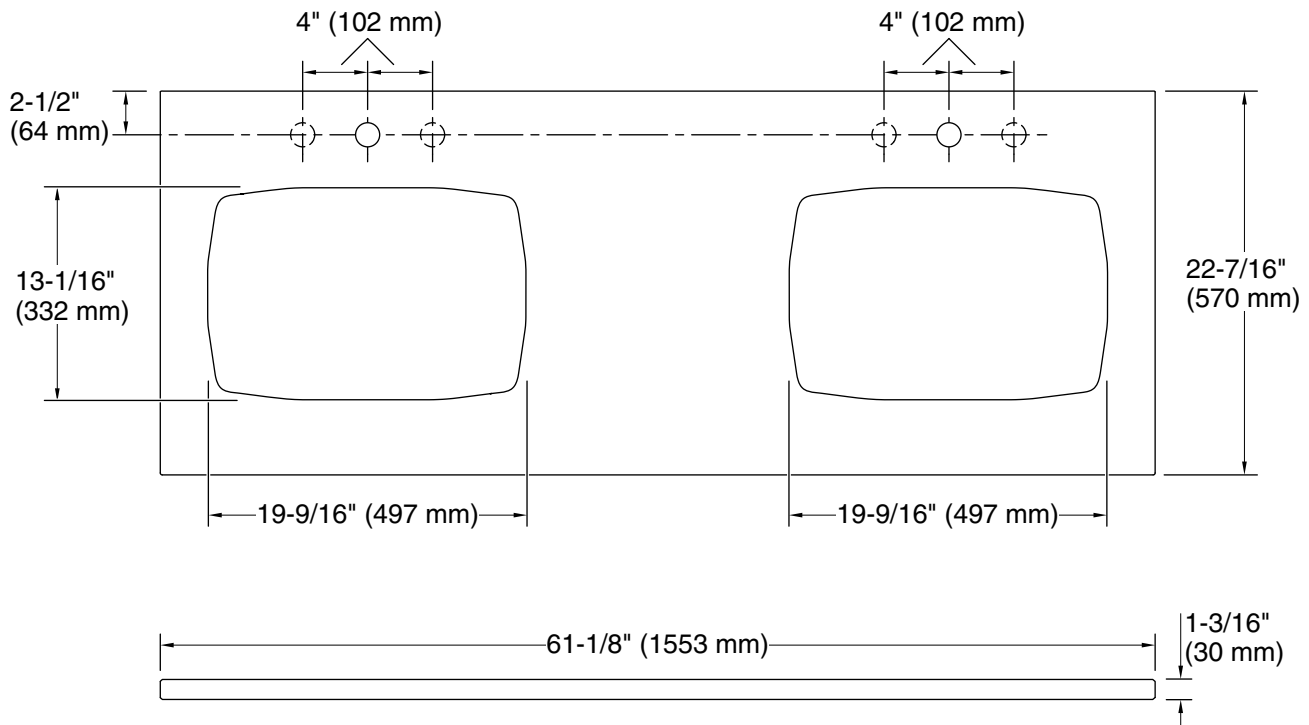

Material

- Silestone® quartz.
- Silestone® quartz.

Installation

- Vanity top.
- Single faucet hole with pilot holes for optional 8" (203 mm) widespread faucet configuration.

Recommended Products/Accessories

Silestone® quartz 61" top w/Carillon® Rectangle cutouts
K-28257

Technical Information

All product dimensions are nominal.

Installation: Vanity top/ITB

Number of deck holes: 1

Notes

Install this product according to the installation instructions.