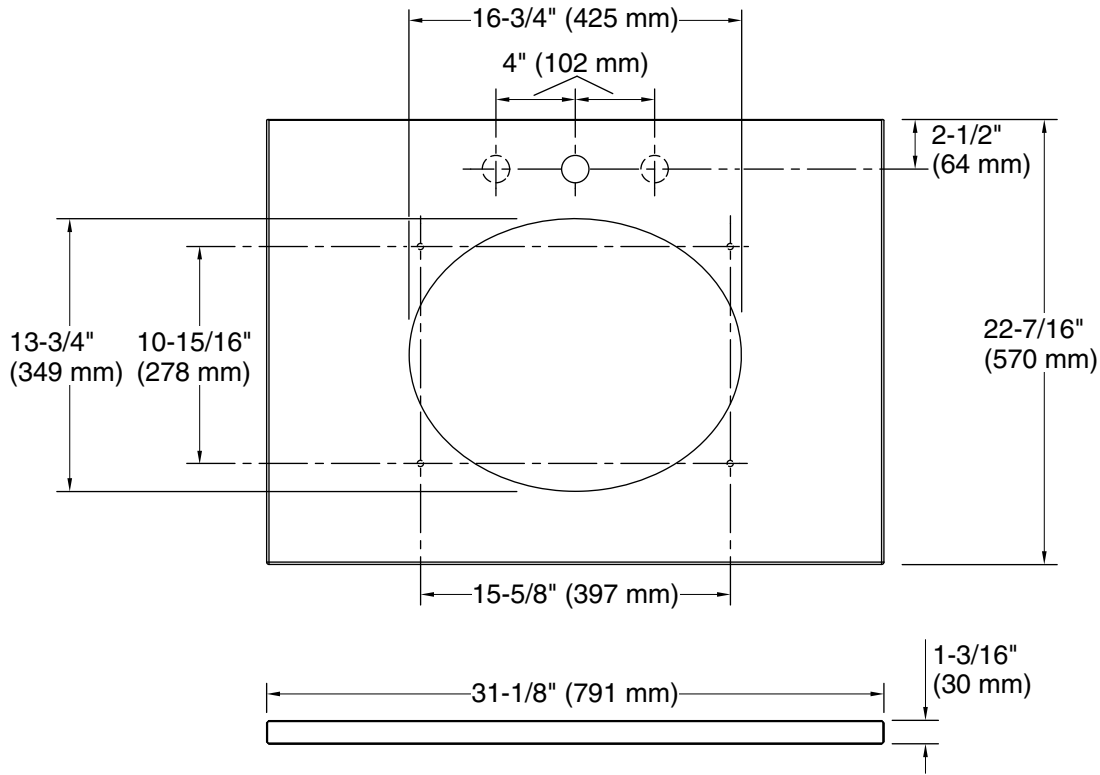

Material

- Silestone® quartz.
- Silestone® quartz.

Installation

- Vanity top.
- Single faucet hole with pilot holes for optional 8" (203 mm) widespread faucet configuration.

Recommended Products/Accessories

Color	Code	Description
	ESR	ET Serena
	EMQ	ET Marquina
	EST	ET Statuario
	MMW	Miami White
	IBZ	

Technical Information

All product dimensions are nominal.

Installation: Vanity top/ITB

Number of deck holes: 1