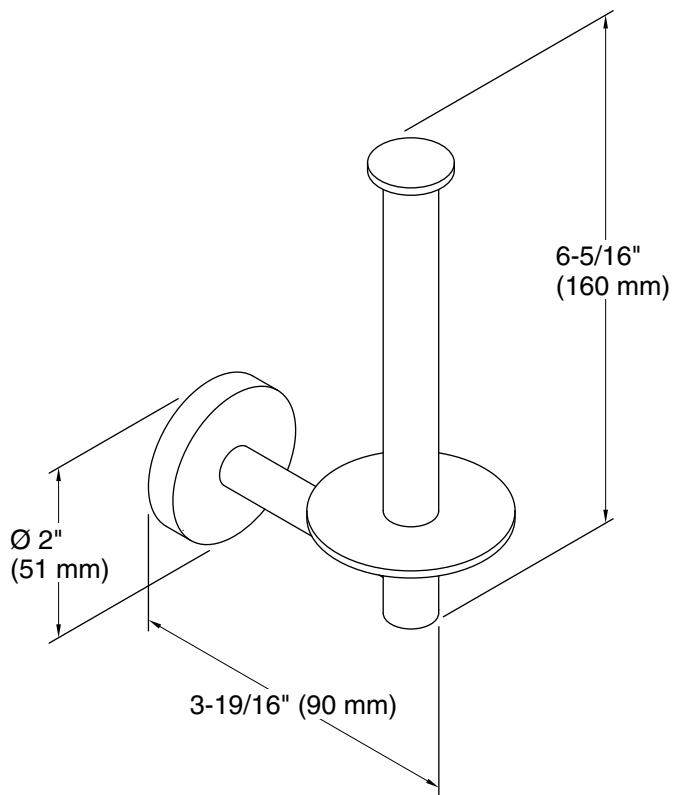

Features

- Vertical holder makes changing toilet tissue quick and simple.
- Coordinates with Elate faucets and accessories.

Material

- Premium metal construction for durability.
- KOHLER finishes resist corrosion and tarnish.

Color	Code	Description
	CP	Polished Chrome
	BN	Vibrant® Brushed Nickel

Technical Information

All product dimensions are nominal.

Material: Zinc, Brass

Notes

Install this product according to the installation instructions.