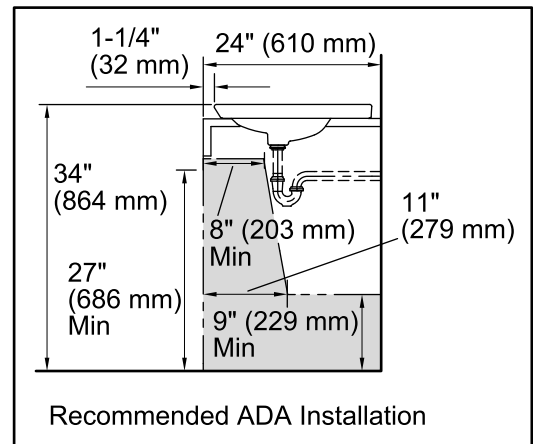

Technical Information

All product dimensions are nominal.

Bowl configuration:	Single
Installation:	Drop-in
Bowl area (Only):	Length: 15-3/8" (391 mm) Width: 13-3/16" (335 mm) Water depth: 1-7/8" (48 mm)
Number of deck holes:	3
Faucet hole spacing:	4" (102 mm)
Faucet hole(s):	1-1/4" (32 mm)
Drain hole:	1-3/4" (44 mm)
Template:	1081943-7, required, included

Notes

Install this product according to the installation instructions.

When installing with the K-2515 petite vanity, refer to the installation guide packed with the vanity.

NOTICE: Countertop manufacturer or cutter must use the cut-out template provided with the product, or a current one provided by Kohler Co. (call 1-800-4KOHLER). Kohler Co. is not responsible for cutout errors when the incorrect cut-out template is used.

ADA, CSA B651 compliant when installed to the specific requirements of these regulations.