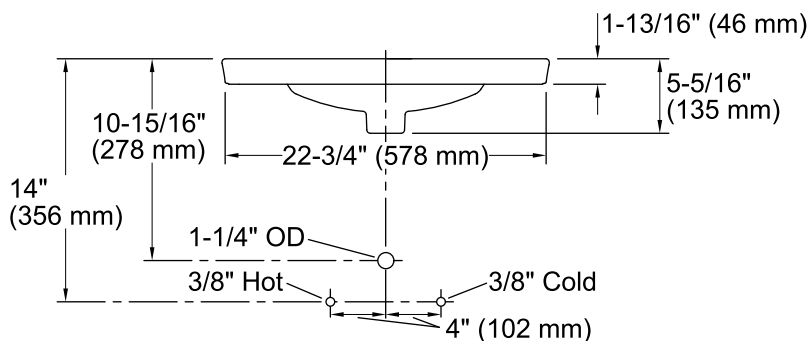

Technical Information

All product dimensions are nominal.

Bowl configuration:	Single
Installation:	Drop-in
Bowl area (Only):	Length: 15-3/8" (391 mm) Width: 13-3/16" (335 mm) Water depth: 1-7/8" (48 mm)
Number of deck holes:	3
Faucet hole spacing:	4" (102 mm)
Faucet hole(s):	1-1/4" (32 mm)
Drain hole:	1-3/4" (44 mm)
Template:	1081943-7, required, included

Notes

Install this product according to the installation instructions.

When installing with the K-2515 petite vanity, refer to the installation guide packed with the vanity.

NOTICE: Countertop manufacturer or cutter must use the cut-out template provided with the product, or a current one provided by Kohler Co. (call 1-800-4KOHLER). Kohler Co. is not responsible for cutout errors when the incorrect cut-out template is used.

ADA, CSA B651 compliant when installed to the specific requirements of these regulations.