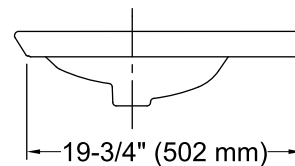

Technical Information

All product dimensions are nominal.

Bowl configuration:	Single
Installation:	Drop-in
Bowl area (Only):	Length: 15-3/8" (391 mm) Width: 13-3/16" (335 mm) Water depth: 1-7/8" (48 mm)
Number of deck holes:	3
Faucet hole spacing:	4" (102 mm)
Faucet hole(s):	1-1/4" (32 mm)
Drain hole:	1-3/4" (44 mm)
Template:	1081943-7, required, included

Notes

Install this product according to the installation instructions.

When installing with the K-2515 petite vanity, refer to the installation guide packed with the vanity.

NOTICE: Countertop manufacturer or cutter must use the cut-out template provided with the product, or a current one provided by Kohler Co. (call 1-800-4KOHLER). Kohler Co. is not responsible for cutout errors when the incorrect cut-out template is used.

ADA, CSA B651 compliant when installed to the specific requirements of these regulations.