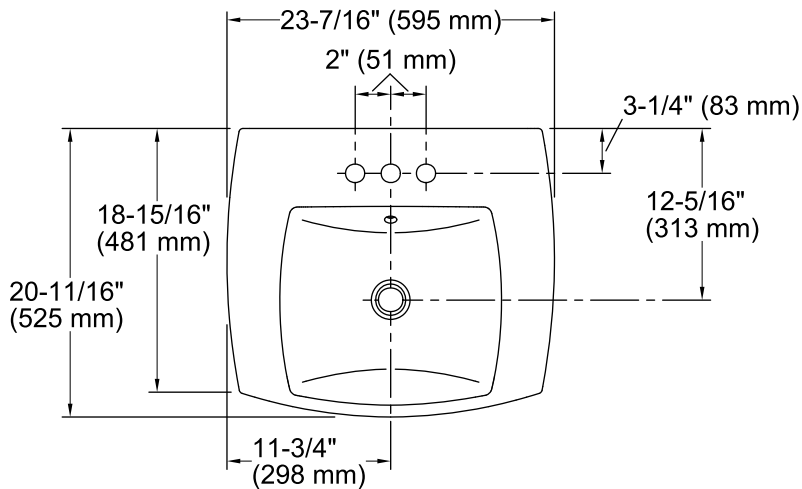

Technical Information

All product dimensions are nominal.

Bowl configuration:	Single
Installation:	Drop-in
Bowl area (Only):	Length: 15-3/8" (391 mm) Width: 13-3/16" (335 mm) Water depth: 1-7/8" (48 mm)
Number of deck holes:	3
Faucet hole spacing:	4" (102 mm)
Faucet hole(s):	1-1/4" (32 mm)
Drain hole:	1-3/4" (44 mm)
Template:	1081943-7, required, included

Notes

Install this product according to the installation instructions.

When installing with the K-2515 petite vanity, refer to the installation guide packed with the vanity.

NOTICE: Countertop manufacturer or cutter must use the cut-out template provided with the product, or a current one provided by Kohler Co. (call 1-800-4KOHLER). Kohler Co. is not responsible for cutout errors when the incorrect cut-out template is used.

ADA, CSA B651 compliant when installed to the specific requirements of these regulations.