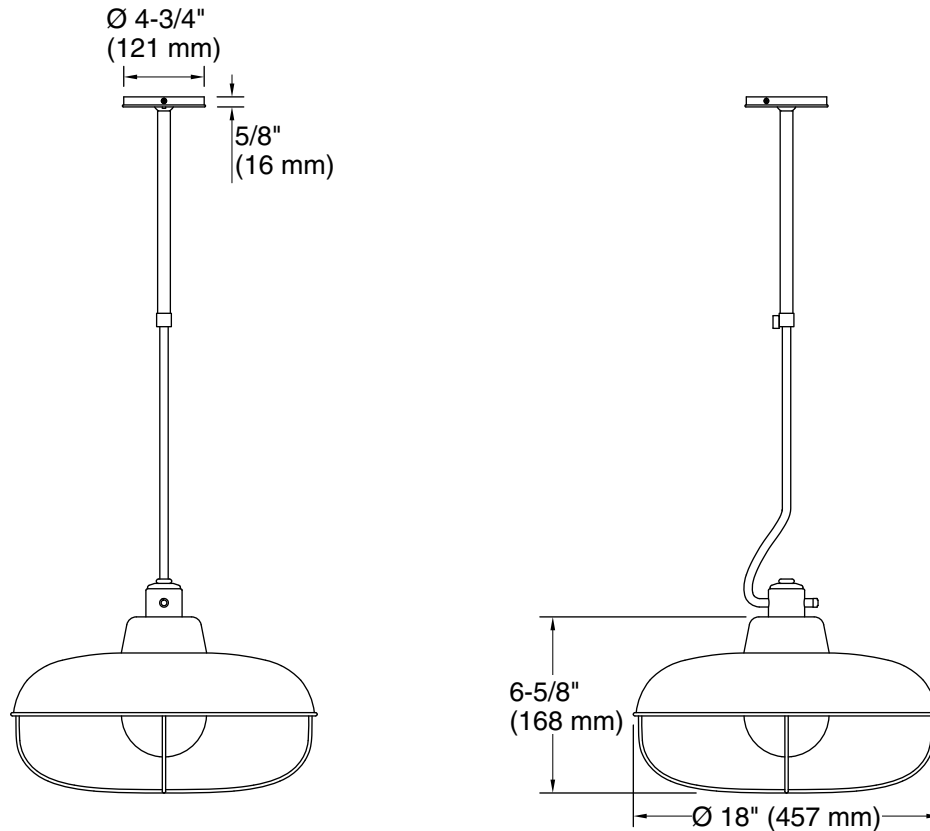

Modern Farm

One-light XL pendant
K-23664-PE01

Features

- Suitable for living, dining, and kitchen spaces, allowing you to create a cohesive design aesthetic throughout your home.
- Medium base (E26) socket, works best with type G40 white, clear or Edison bulbs (sold separately).
- Design offers additional height options.

Required Electrical Service

One circuit required.

Lights: 120 V, 60 Hz

Technical Information

All product dimensions are nominal.

Material: Steel
Number of Lights: 1
Lighting Type: Socket-based
Socket Type: E-26 Medium
Number of Shades: 1
Shade Type: Metal
Hanging Type: Downrod
Downrod Detail: 1 x 11-3/4" (298 mm), 1 x 18-5/16" (465 mm)
Electrical component rating: Socket Rating: 60 Hz, 100 W